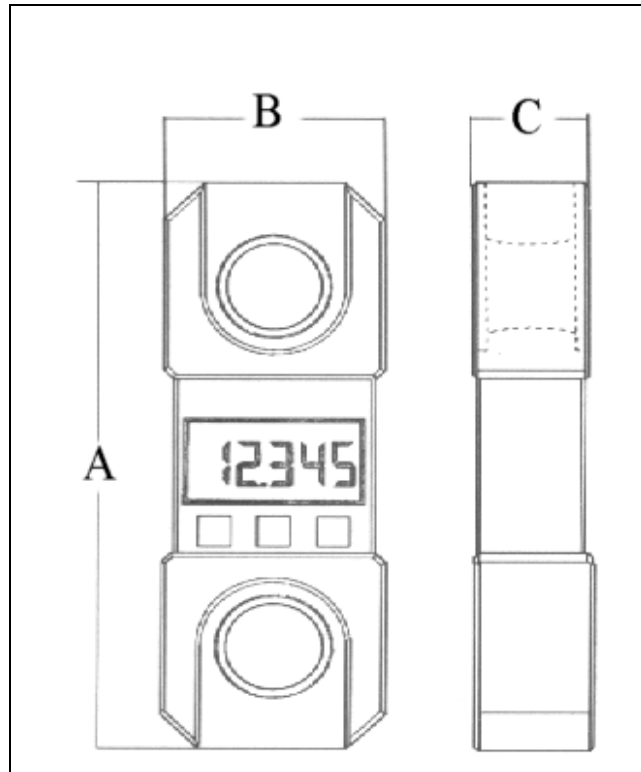

LIFTING GEAR HIRE CORPORATION
PHONE: 800-878-7305 FAX:708-430-3536
www.lgh-usa.com
25 TON DYNAFOR
GRIPHOIST LLX-25

DYNAFOR DIMENSIONS (in.)

<u>A</u>	<u>B</u>	<u>C</u>
14.1"	5.3"	2.7"

DYNAFOR SPECIFICATIONS

<u>Capacity (lbs.)</u>	<u>Accuracy (+ / - lbs.)</u>	<u>Smallest Load (lbs.)</u>	<u>Max. Display</u>	<u>Weight</u>
50,000	100	20	50,000	14.5