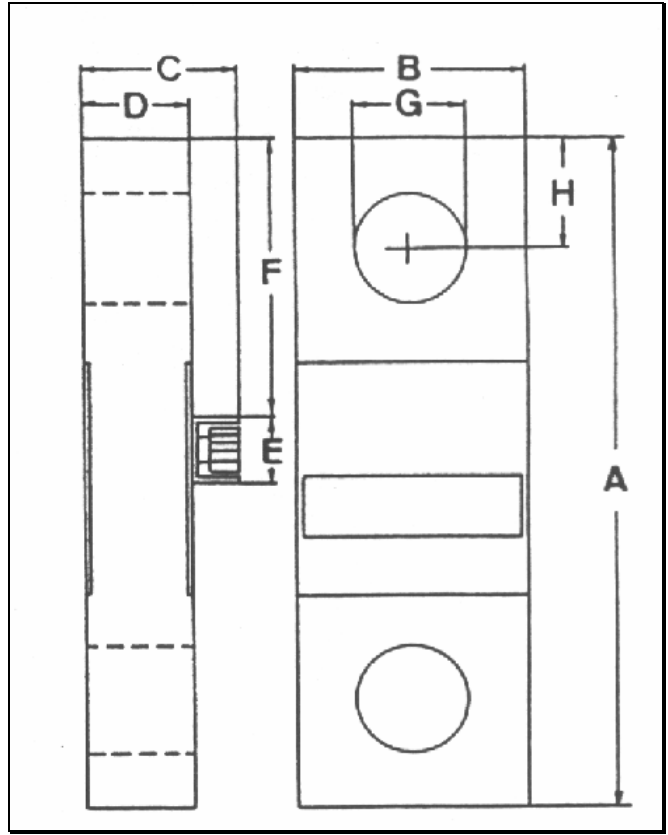

LIFTING GEAR HIRE CORPORATION
PHONE: 800-878-7305 FAX: 708-430-3536
www.lgh-usa.com
20 TON DYNAFOR
GRIPHOIST 20t

DYNAFOR DIMENSIONS (in.)

A	B	C	D	E	F	G	H	J	K	L
14 1/4"	4 7/8"	2 7/8"	2 1/4"	1"	5 5/8"	2 1/8"	2 7/8"	-	-	-

DYNAFOR SPECIFICATIONS

Capacity (Ton)	Accuracy (+ / - lbs)	Smallest Load (lbs)	Weight (lbs)
20	50	10	13