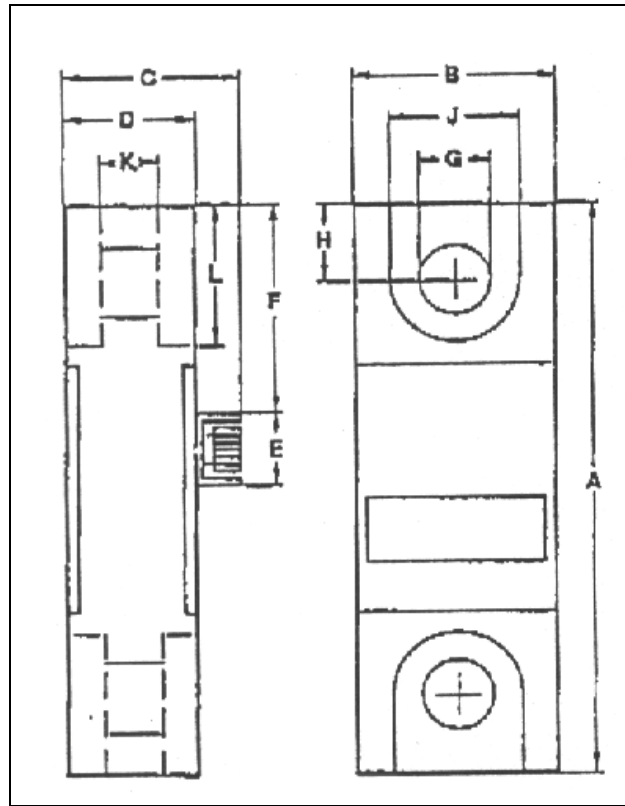

**LIFTING GEAR HIRE CORPORATION**

PHONE: 800-878-7305 FAX: 708-430-3536

www.lgh-usa.com

**1 TON DYNAFOR  
GRIPHOIST LL-1**

**DYNAFOR DIMENSIONS (in.)**

A	B	C	D	E	F	G	H	J	K	L
6 1/8"	2 5/8"	2 1/4"	1 7/8"	5/8"	3 5/8"	5/8"	3/4"	1 3/8"	1/2"	1 1/2"

**DYNAFOR SPECIFICATIONS**

Capacity (lbs)	Accuracy (+ / - lbs)	Smallest Load (lbs)	Weight (lbs)
2,000	12	1	1.75