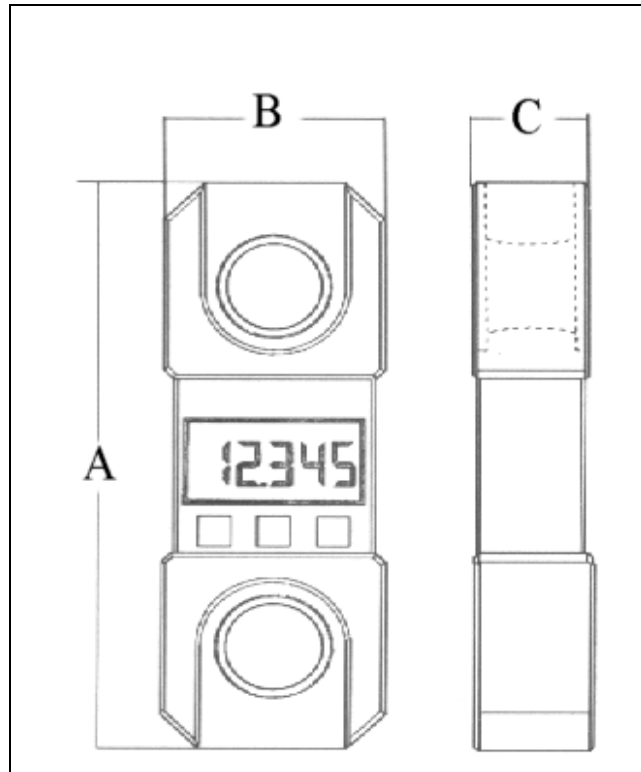

LIFTING GEAR HIRE CORPORATION
PHONE: 800-878-7305 FAX: 708-430-3536
www.lgh-usa.com
12.5 TON DYNAFOR
GRIPHOIST LLX-12.5

DYNAFOR DIMENSIONS (in.)

A	B	C
12.2"	4.3"	2.3"

DYNAFOR SPECIFICATIONS

Capacity (lbs.)	Accuracy (+ / - lbs.)	Smallest Load (lbs.)	Max. Display	Weight
25,000	50	10	25,000	8.4