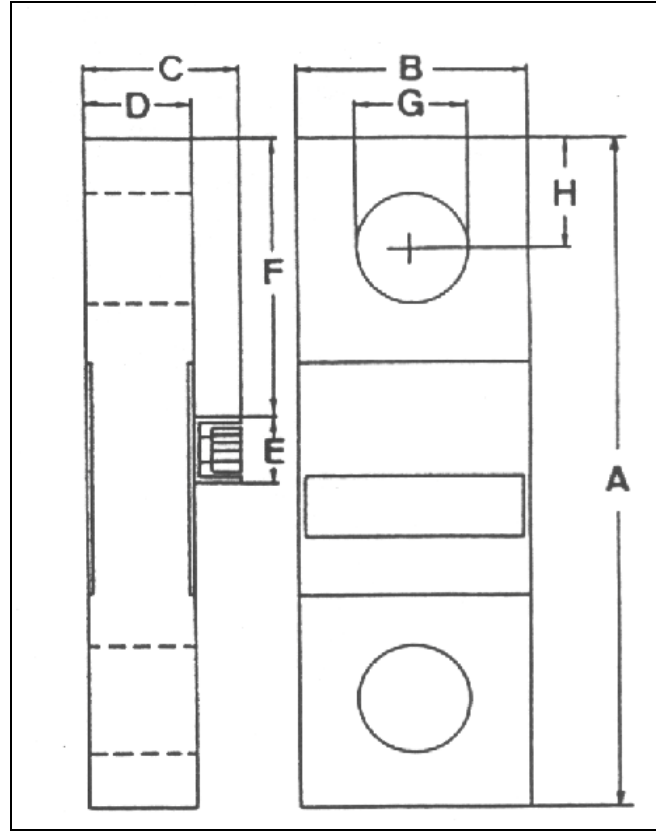

**LIFTING GEAR HIRE CORPORATION**

PHONE: 800-878-7305 FAX: 708-430-3536

www.lgh-usa.com

**10 TON DYNAFOR  
GRIPHOIST 10t**

**DYNAFOR DIMENSIONS (in.)**

A	B	C	D	E	F	G	H	J	K	L
12"	4"	2 1/2"	1 7/8"	1"	5"	1 7/8"	2 1/4"	-	-	-

**DYNAFOR SPECIFICATIONS**

Capacity (Ton)	Accuracy (+ / - lbs)	Smallest Load (lbs)	Weight (lbs)
10	50	10	8