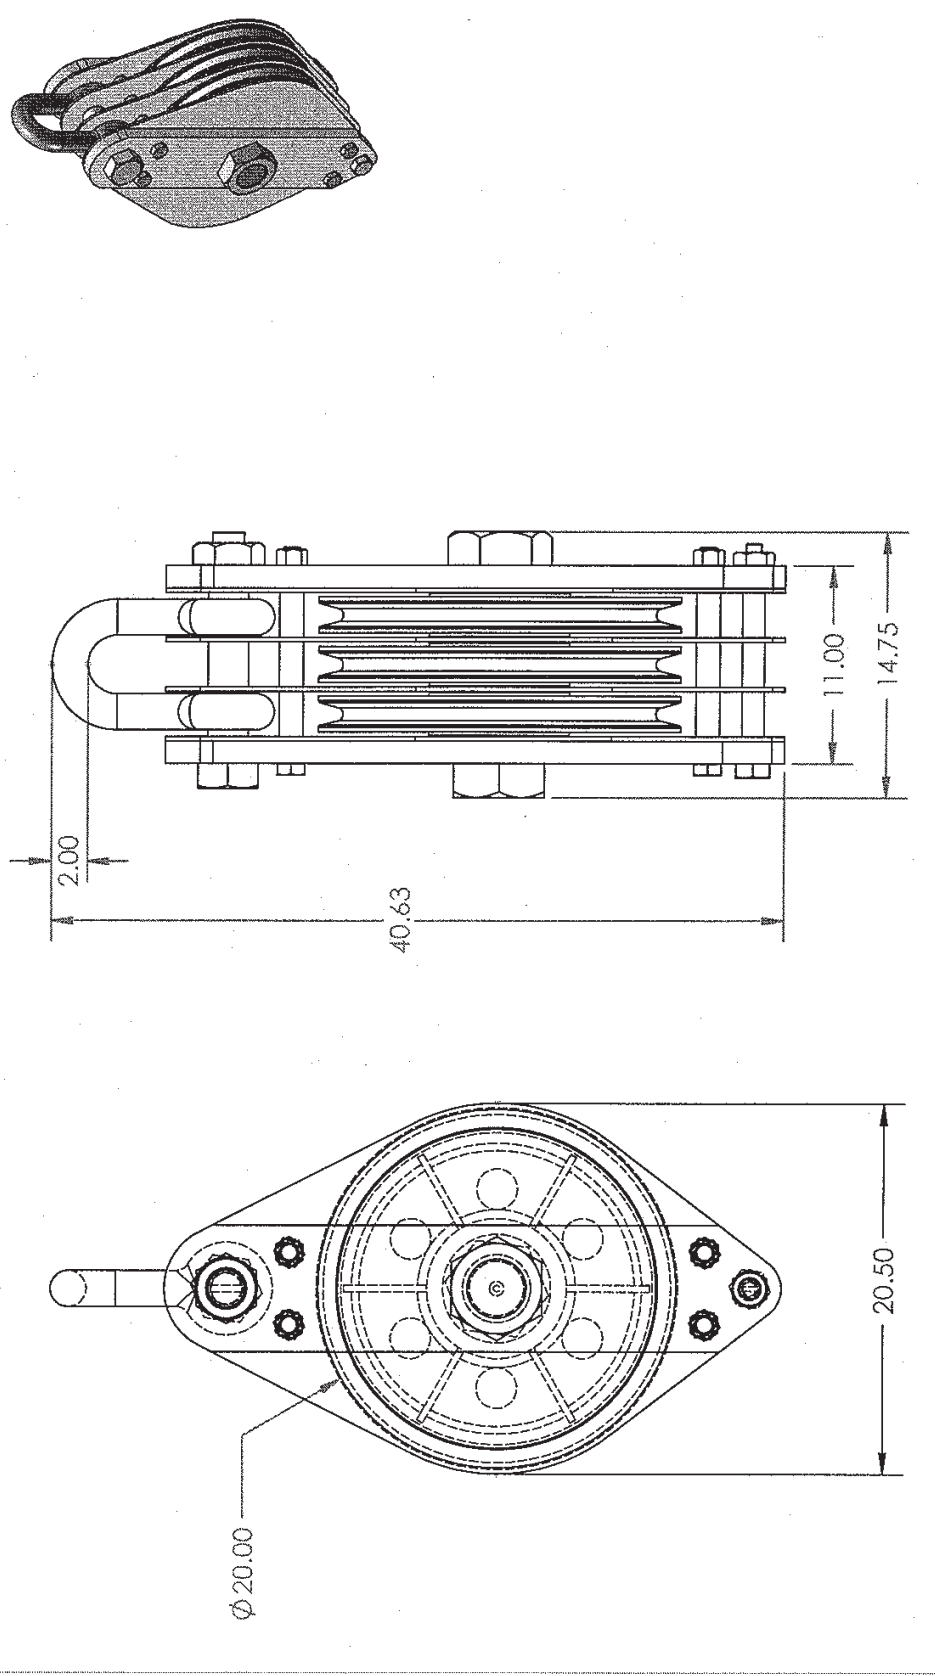

LIFTING GEAR HIRE CORPORATION

PHONE: 800-878-7305 | FAX: 708-430-3536 | www.lgh-usa.com

Skookum Hoisting Block 60 Ton (3) Sheave Roller Bearings

UNLESS OTHERWISE SPECIFIED:		NAME	DATE
DIMENSIONS ARE IN INCHES		CS	9/12/07
TOLERANCES:			
TWO PLACE DECIMAL ± .01			
THREE PLACE DECIMAL ± .005			
FOUR PLACE DECIMAL ± .0015			
INTERPRET GEOMETRIC TOLERANCING PER: ASME Y14.5M			
MATERIAL			
FINISH			
DO NOT SCALE DRAWING			
G.A.		PROPRIETARY AND CONFIDENTIAL	
		THE INFORMATION CONTAINED IN THIS DRAWING IS THE SOLE PROPERTY OF SKOOKUM. ANY REPRODUCTION IN PART OR AS A WHOLE WITHOUT THE WRITTEN PERMISSION OF SKOOKUM IS PROHIBITED.	
TITLE: 60 TON HOISTING BLOCK (3) SHEAVE ROLLER BEARINGS			
SIZE	DWG. NO.	REV	
A	07-85373		
SCALE: 1:9			WEIGHT: SHEET 1 OF 1