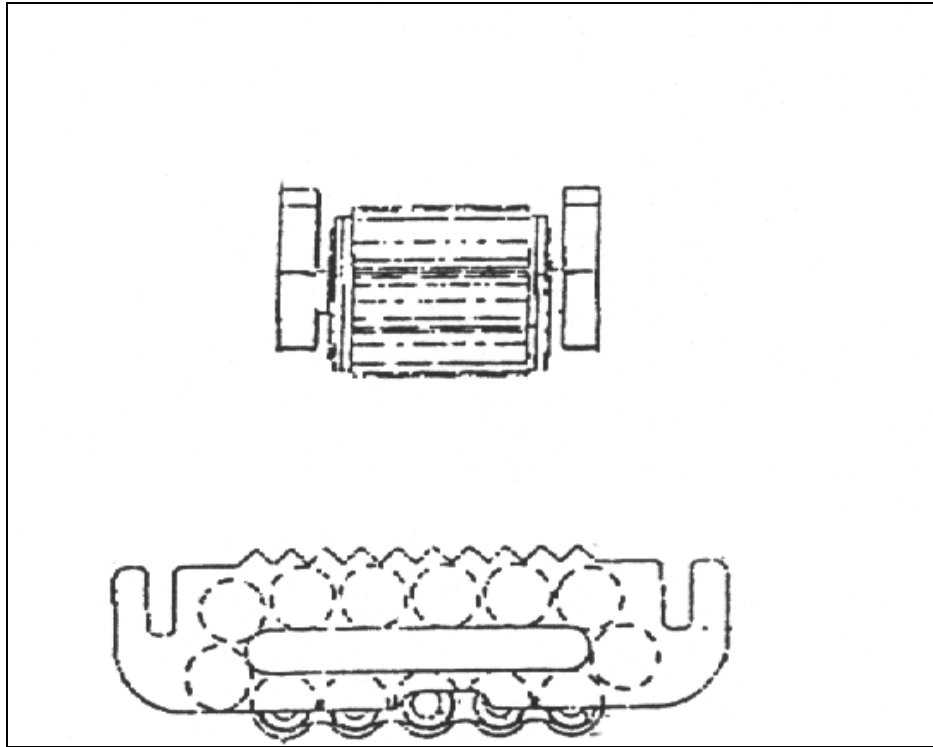

LIFTING GEAR HIRE CORPORATION
PHONE: 800-878-7305 FAX:708-430-3536
www.lgh-usa.com
3.75 TON MACHINE SKATE
HILMAN ROLLERS 3.75-ERS

MACHINE SKATE SPECIFICATIONS

Capacity Ea. (tons)	Contact Rolls	Individual Rollers Only			Weight Ea. (lbs.)
		Height (in)	Width (in)	Length (in)	
3.75	6	2 3/4	4 7/16	8 5/8	15

Dimensions (Combined with Rollers)

Height (in)	Width (in)	Length (in)	Weight (lbs.)
4 7/16	5 7/8	11 1/8	28