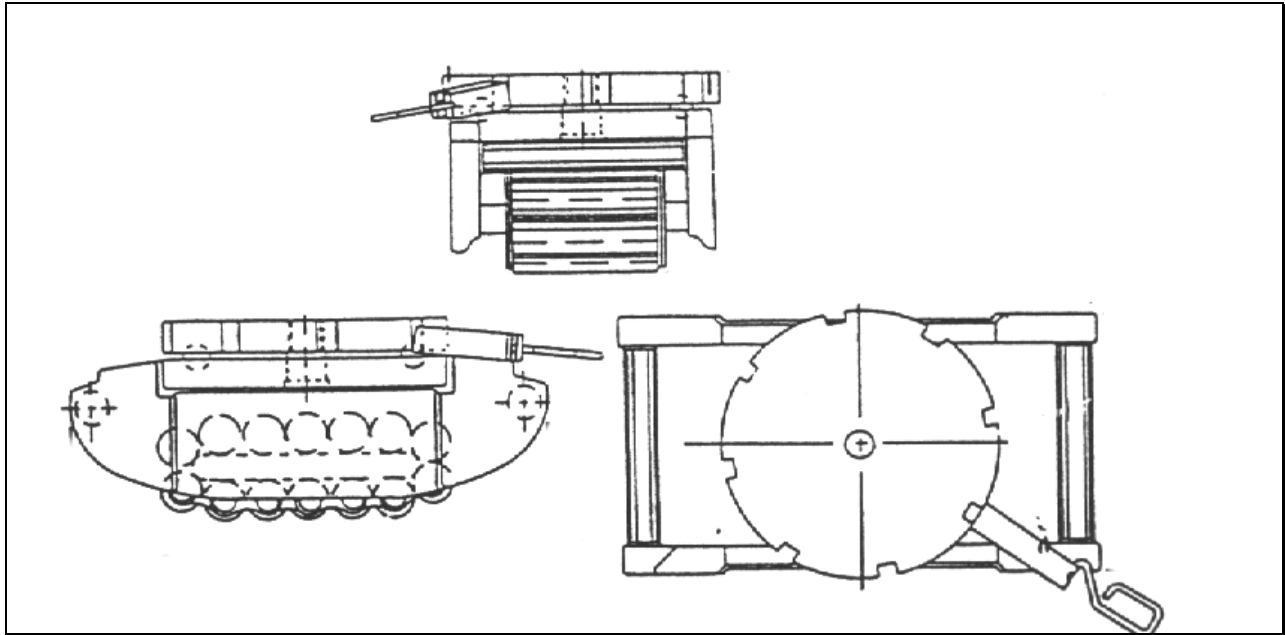

LIFTING GEAR HIRE CORPORATION
PHONE: 800-878-7305 FAX:708-430-3536
www.lgh-usa.com
3.75 TON MACHINE SKATE
HILMAN ROLLERS 3.75-SLD

MACHINE SKATE SPECIFICATIONS

Capacity Ea. (tons)	Contact Rolls	Height (in)	Width (in)	Length (in)	Weight Ea. (lbs)
3.75	5	4 3/4	5 3/4	10 1/2	33

Top Style
 Swivel Locking With Diamond Steel Grid