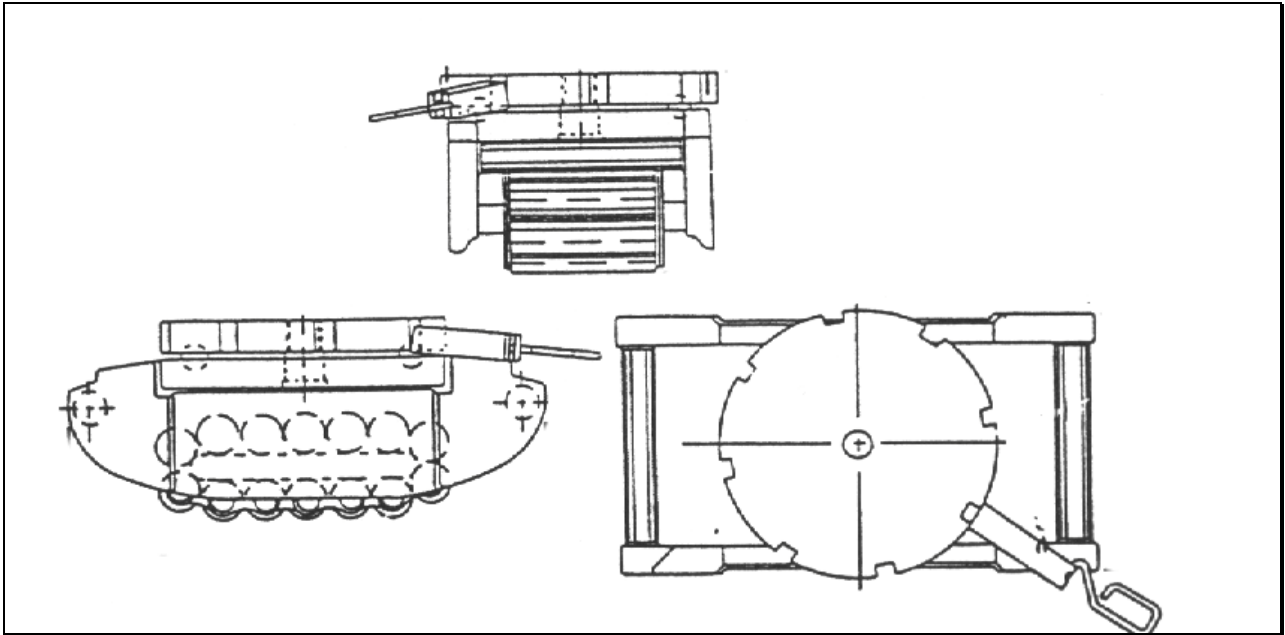

LIFTING GEAR HIRE CORPORATION

PHONE: 800-878-7305 FAX:708-430-3536

www.lgh-usa.com

**15 TON MACHINE SKATE
HILMAN ROLLERS 15-SLD**

MACHINE SKATE SPECIFICATIONS

Capacity Ea. (tons)	Contact Rolls	Height (in)	Width (in)	Length (in)	Weight Ea. (lbs)
15	6	4 3/4	6 1/2	12 3/4	47

Top Style

Swivel Locking With Diamond Steel Grid