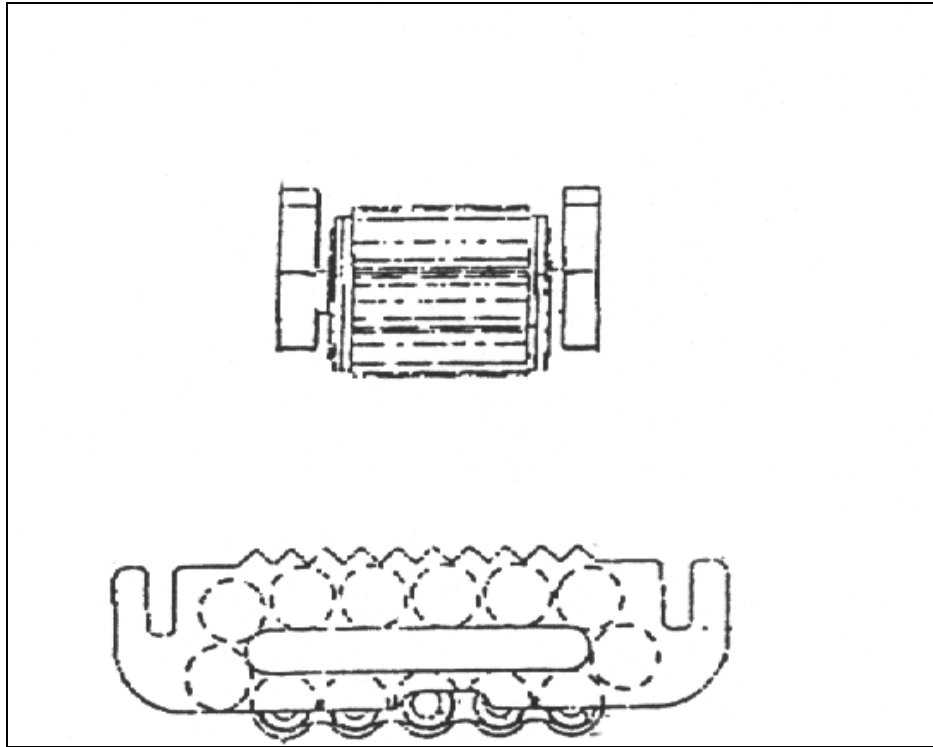

LIFTING GEAR HIRE CORPORATION
PHONE: 800-878-7305 FAX: 708-430-3536
www.lgh-usa.com
10 TON MACHINE SKATE
HILMAN ROLLERS 10-ERS

MACHINE SKATE SPECIFICATIONS

Capacity Ea. (tons)	Contact Rolls	Individual Rollers Only			Weight Ea. (lbs.)
		Height (in)	Width (in)	Length (in)	
10	5	3 3/8	5 3/16	10 3/8	29
Dimensions (Combined with Rollers)					
	Height (in)	Width (in)	Length (in)	Weight (lbs.)	
	5 1/16	6	12 3/4	34	