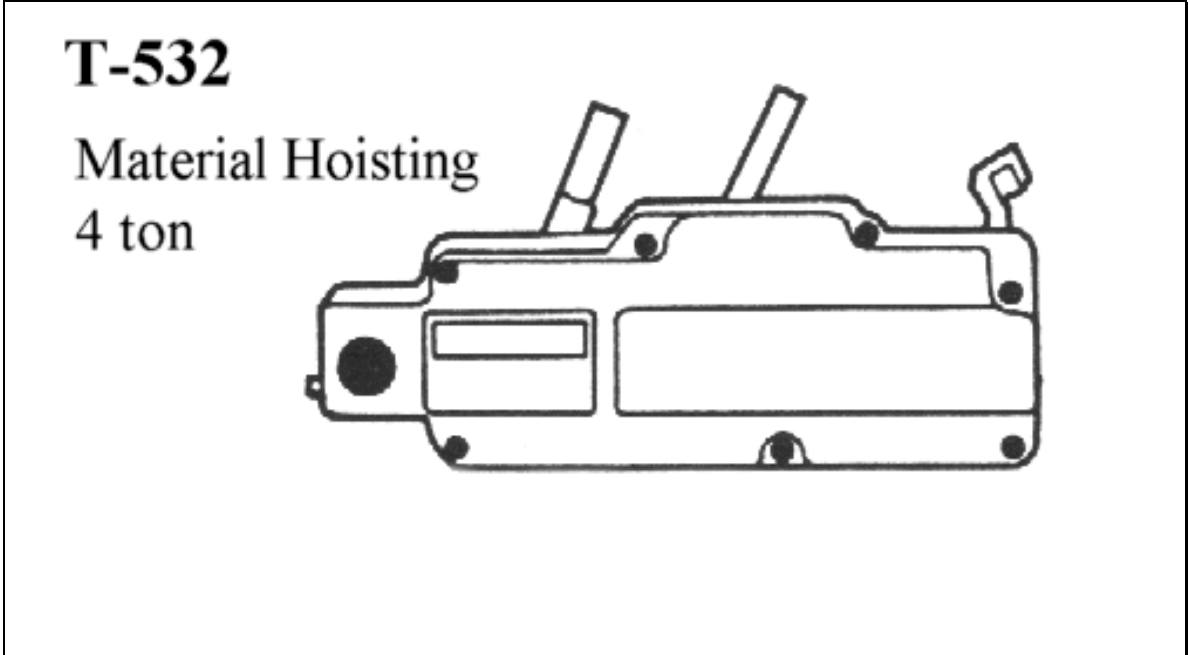

**LIFTING GEAR HIRE CORPORATION**  
**PHONE: 800-878-7305 FAX: 708-430-3536**  
**8000 LBS. GRIPHOIST**  
**GRIPHOIST T-532**

**GRIPHOIST SPECIFICATIONS**

Rated Load (lbs.)	Approx. Speed (fpm)	Griphoist Wire Rope	Hoist Weight	Hoist Dimensions (length x height x width)
8000	6	5/8"	51 lbs.	24 7/16" x 14" x 5 1/8"