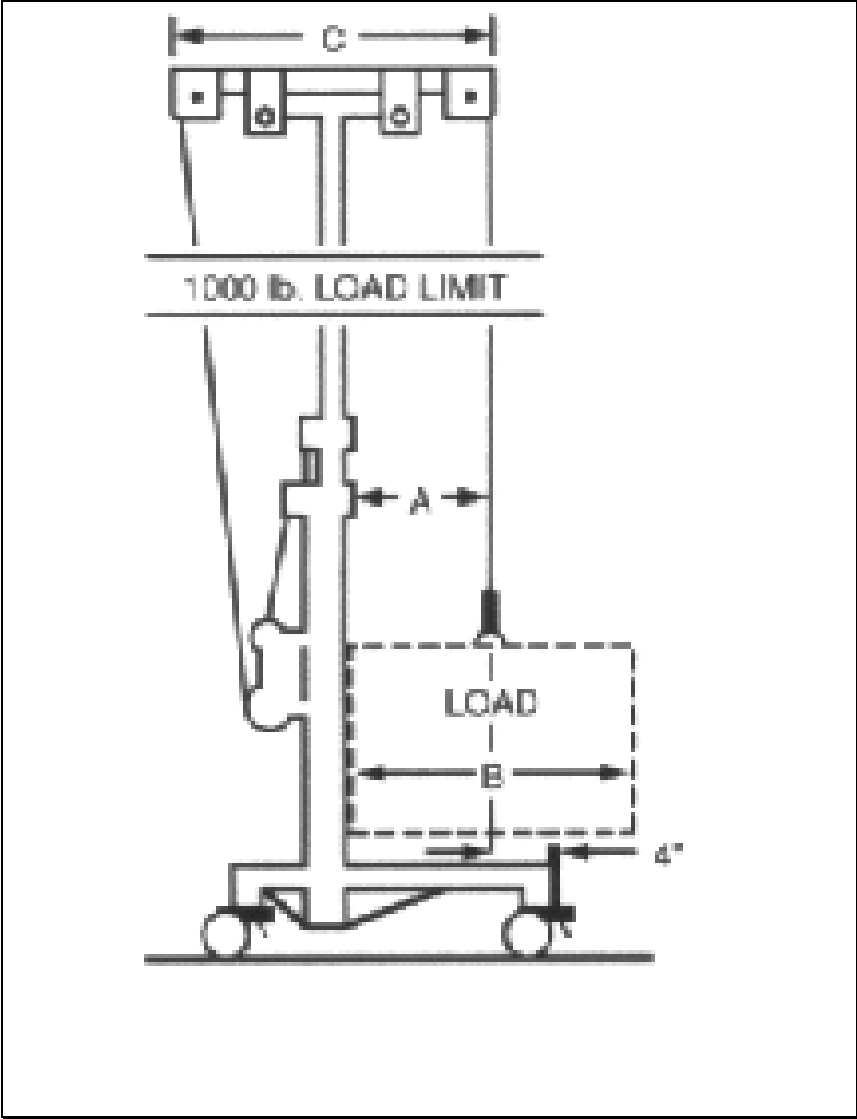

LIFTING GEAR HIRE CORPORATION
PHONE: 800-878-7305
FAX: 708-430-3536
www.lgh-usa.com

1,000 LBS.
ROUST -A -BOUT
 Tee-Head Extension
 Z-150, 200, 250

TEE-HEAD EXTENSION BAR DIMENSIONS (in.)

Description	Weight	A	B	C
Z-150 Tee Head Extension Bar	21 lbs.	22"	43"	48"
Z-200 Tee Head Extension Bar	24 lbs.	29"	58"	63"
Z-250 Tee Head Extension Bar	33 lbs.	37"	73"	78"