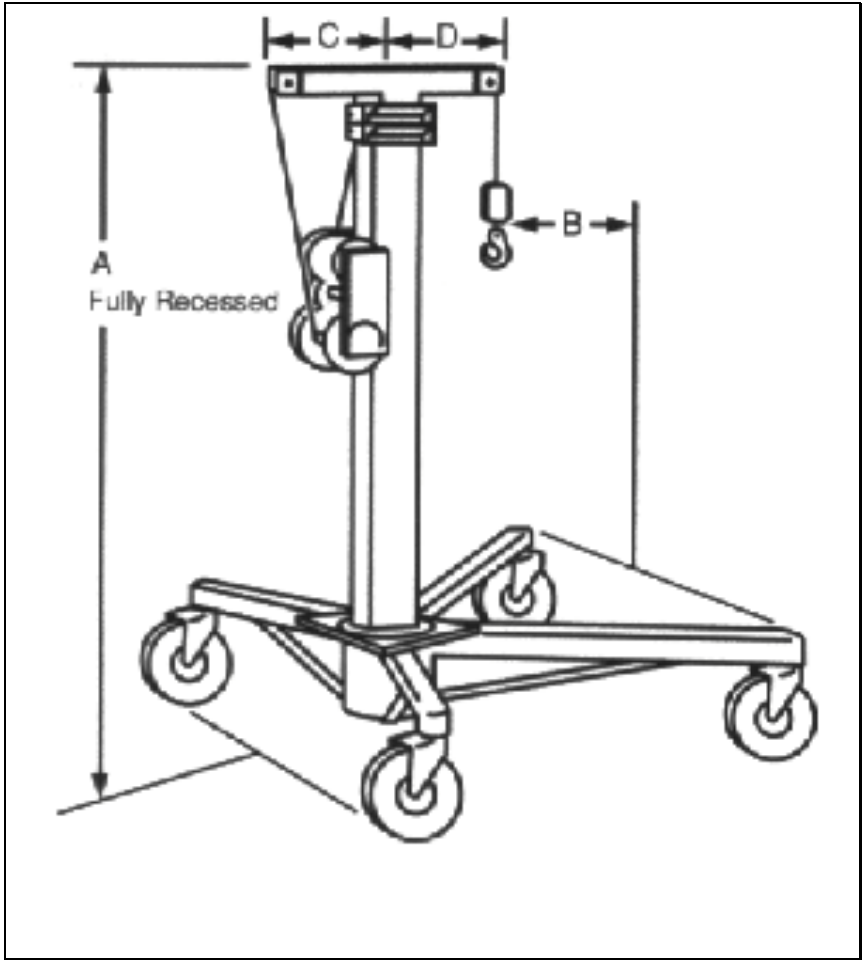

LIFTING GEAR HIRE CORPORATION
PHONE: 800-878-7305
FAX: 708-430-3536
www.lgh-usa.com

1,500 LBS.
ROUST -A -BOUT
SUMNER
Z-250 (25')

ROUST-A-BOUT DIMENSIONS (in.)

A	B	C /D
119"	30"	17.5"

ROUST-A-BOUT SPECIFICATIONS

Rated Load (lbs.)	Weight (lbs.)	Base Dimensions(in.)	Max Height (ft.)
1,500	381	60" x 60"	25'