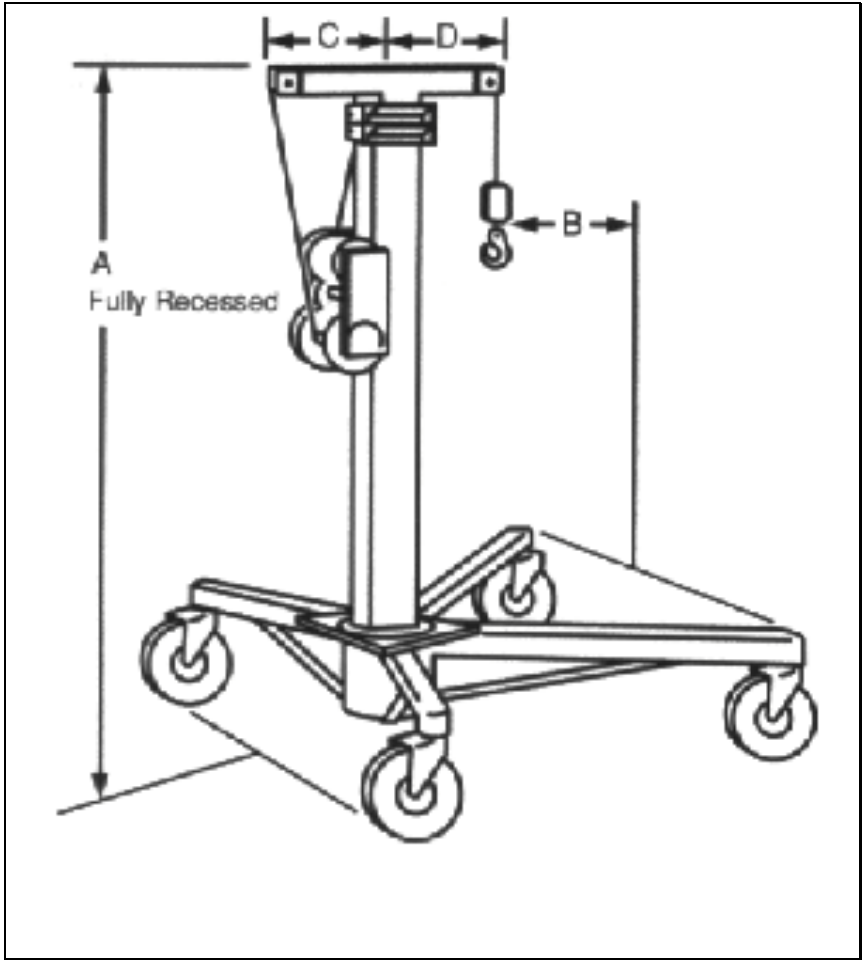

LIFTING GEAR HIRE CORPORATION
PHONE: 800-878-7305
FAX: 708-430-3536
www.lgh-usa.com

1,500 LBS.
ROUST -A -BOUT
SUMNER
Z-180 (18')

ROUST-A-BOUT DIMENSIONS (in.)

A	B	C /D
99"	25"	14.5"

ROUST-A-BOUT SPECIFICATIONS

Rated Load (lbs.)	Weight (lbs.)	Base Dimensions(in.)	Max Height (ft.)
1,500	355	50" x 50"	20'