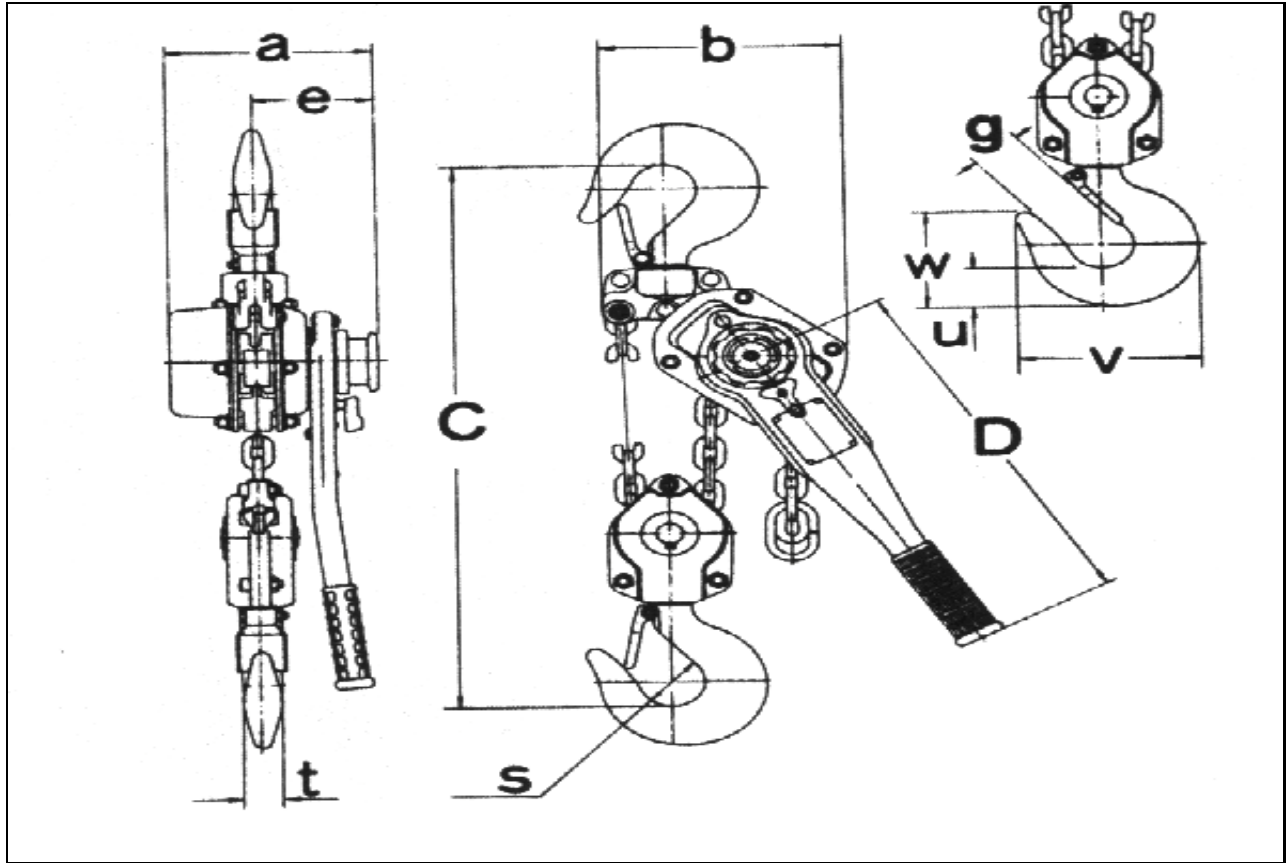

**LIFTING GEAR HIRE CORPORATION**  
**PHONE: 800-878-7305 FAX: 708-430-3536**  
**www.lgh-usa.com**  
**6 TON COME-A-LONG**  
**HARRINGTON LB060 (L4 Model)**

**COME-A-LONG DIMENSIONS (in.)**

b	D	a	e	g	s	t	u	v	w	No. of load chain / Size
8.75"	16.37"	7.62"	4.5"	1.97"	2.40"	1.44"	1.92"	6.57"	4.76"	2 / 9 X 27.2 mm

**COME-A-LONG SPECIFICATIONS**

Rated Load (lbs.)	Weight with (5' h.o.l.)	Minimum Distance Between Hooks (in.)	Chain Pull to Lift Rated Load (lbs.)
12000	59 # (2.38 lbs. per extra foot h.o.l.)	22.5"	72