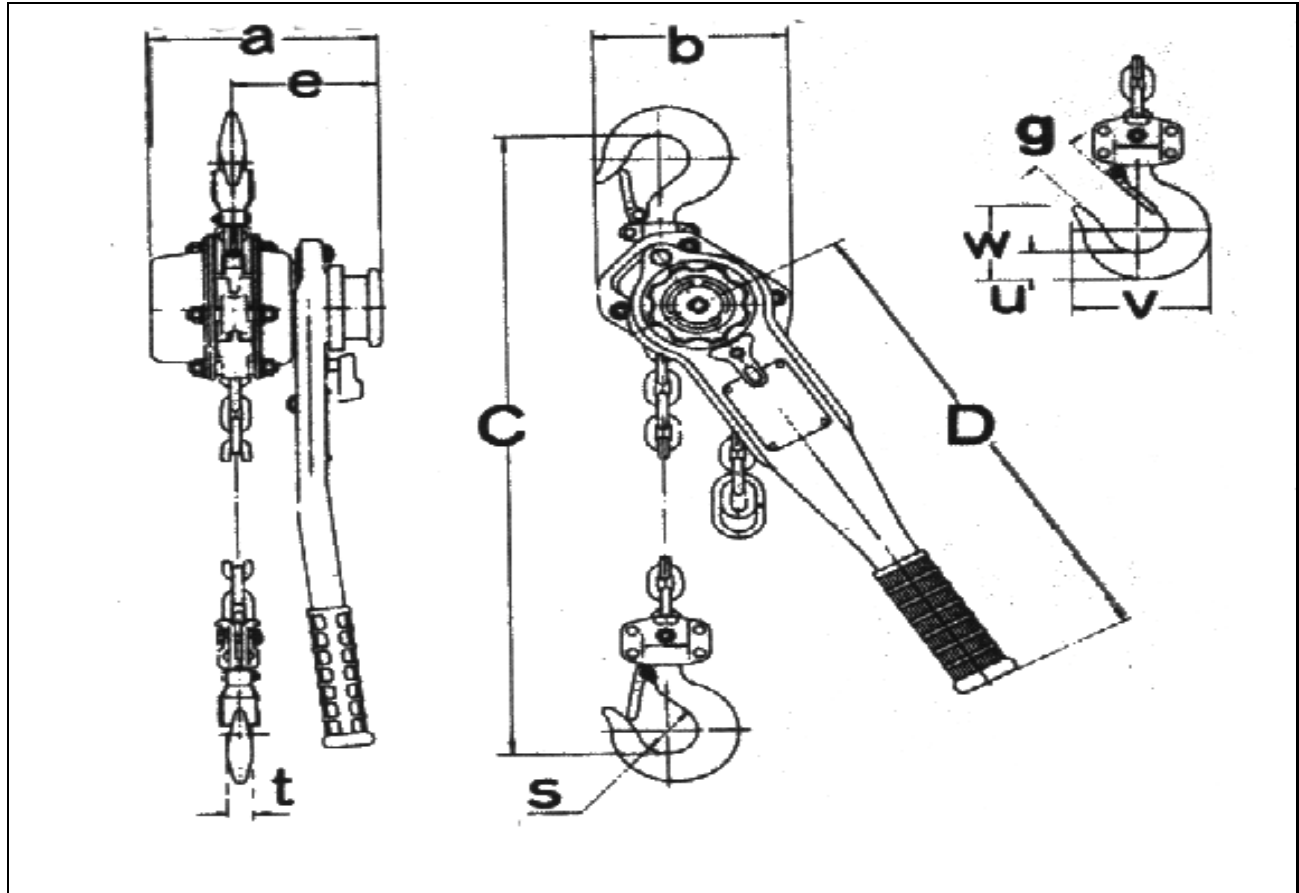

LIFTING GEAR HIRE CORPORATION

PHONE: 800-878-7305 FAX: 708-430-3536

www.lgh-usa.com

3 TON COME-A-LONG

HARRINGTON LB030 (L4 Model)

COME-A-LONG DIMENSIONS (in.)

| b | D | a | e | g | s | t | u | v | w | No. of load chain / Size |
|----|--------|-------|------|-------|-------|------|-------|------|-------|--------------------------|
| 7" | 16.37" | 7.62" | 4.5" | 1.56" | 1.95" | .96" | 1.32" | 5.0" | 3.54" | 1 / 9 X 27.2 mm |

COME-A-LONG SPECIFICATIONS

| Rated Load (lbs.) | Weight with (5' h.o.l.) 34 # (1.19 lbs. per extra foot h.o.l.) | Minimum Distance Between Hooks (in.) 16.5" | Chain Pull to Lift Rated Load (lbs.) 70 |
|----------------------|---|--|---|
| 6000 | | | |