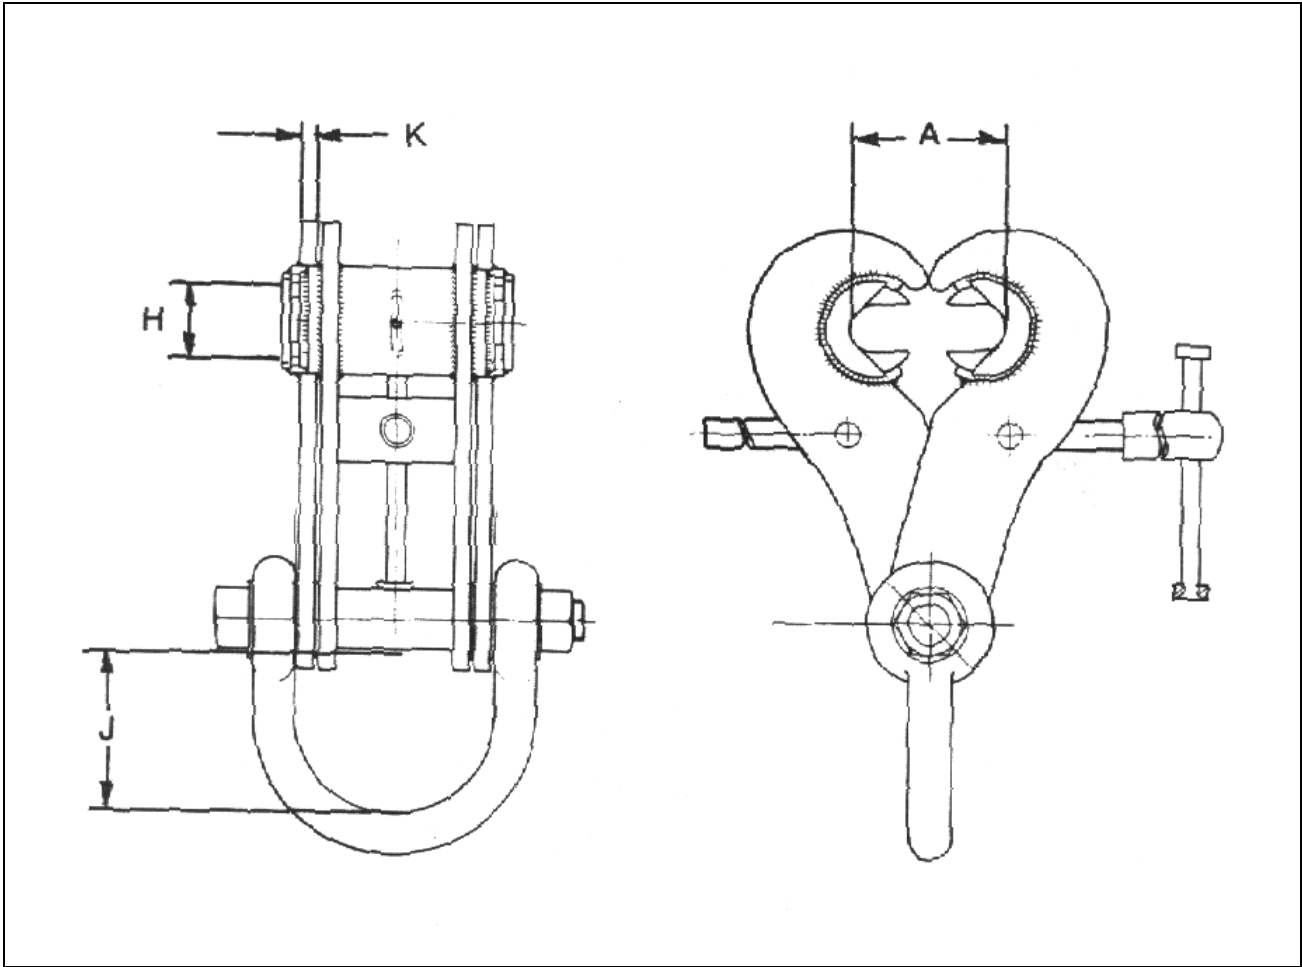

**LIFTING GEAR HIRE CORPORATION**  
**PHONE: 800-878-7305 FAX:708-430-3536**  
**www.lgh-usa.com**  
**6 TON BEAM CLAMPS**  
**SUPERCLAMP S4S**

**BEAM CLAMP DIMENSIONS (in.)**

A	H	J	Weight	S.W.L.
8" - 18"	1 5/8"	4 1/8"	41.5#	13,440 LBS.