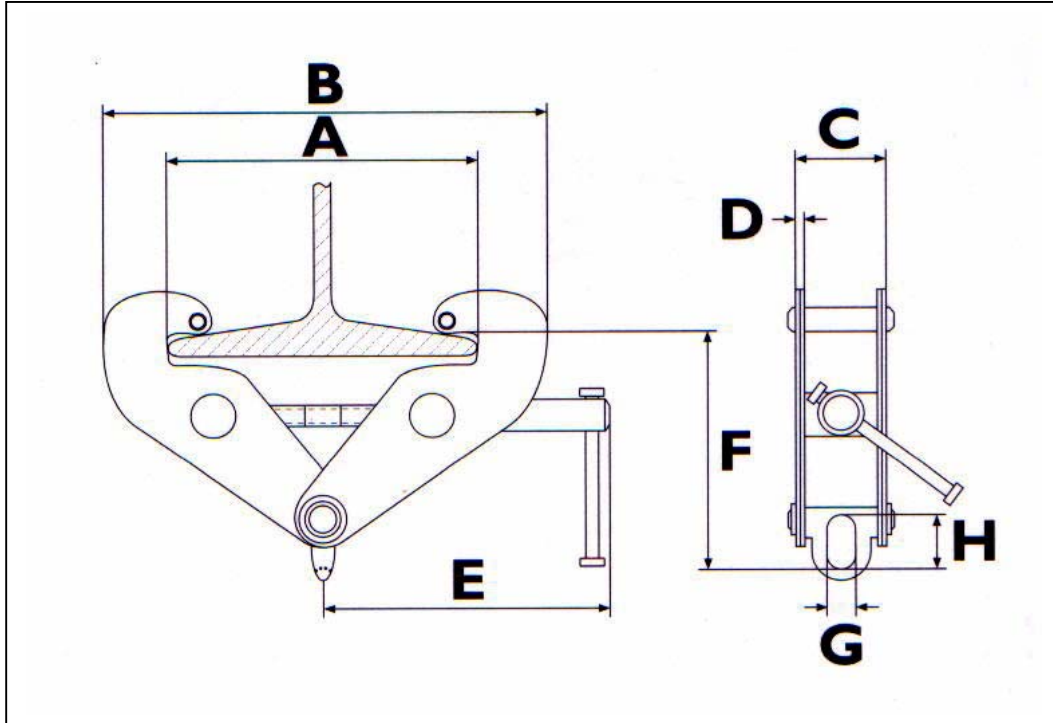

LIFTING GEAR HIRE CORPORATION
PHONE: 800-878-7305 FAX: 708-430-3536
www.lgh-usa.com
5 TON BEAM CLAMPS
TRACTEL Model LT-5B

BEAM CLAMP DIMENSIONS (in.)

A	B min	B max	C	D	E	F min	F max	G	H
13.9"	10"	13.9"	5.4"	.4"	9.6"	5.5"	8.7"	1.8"	2.4"

BEAM CLAMP SPECIFICATIONS

Weight	Rec. I-Beam	Model
27 lbs.	3.7" – 13."	LT-5B