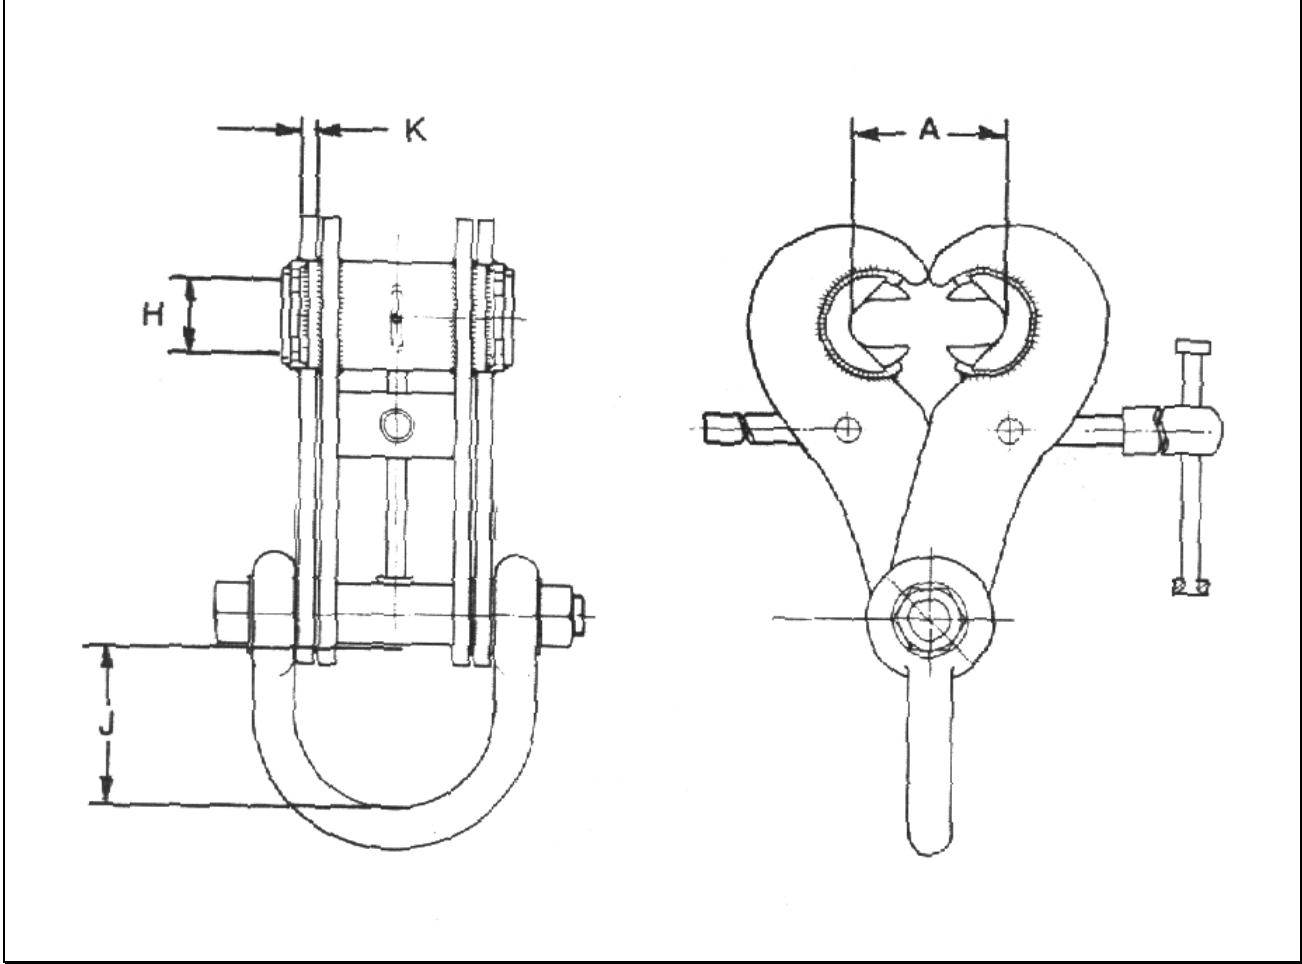

LIFTING GEAR HIRE CORPORATION
PHONE: 800-878-7305 FAX:708-430-3536
www.lgh-usa.com
5 TON BEAM CLAMPS
SUPERCLAMP S6

BEAM CLAMP DIMENSIONS (in.)

A	H	J	K	Weight	S.W.L.
3.5" - 12"	1"	4.12"	.39"	30.4#	11,200 LBS.