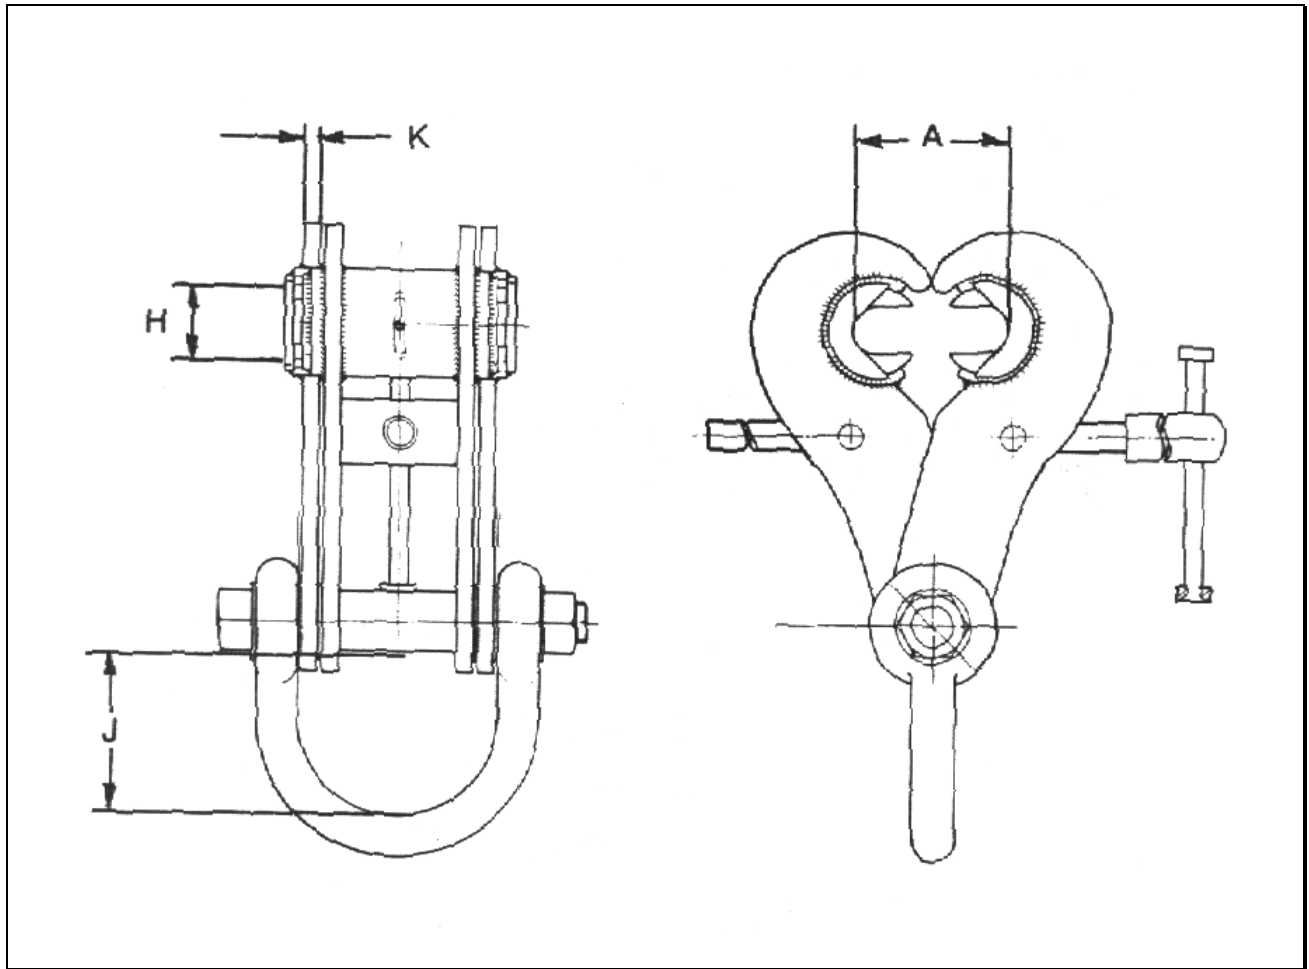

LIFTING GEAR HIRE CORPORATION

PHONE: 800-878-7305 FAX: 708-430-3536

www.lgh-usa.com

5 TON BEAM CLAMPS

SUPERCLAMP S3A

BEAM CLAMP DIMENSIONS (in.)

A	H	J	Weight	S.W.L.
6" - 12"	1 5/8"	4 1/8"	32.8#	11,200 LBS.