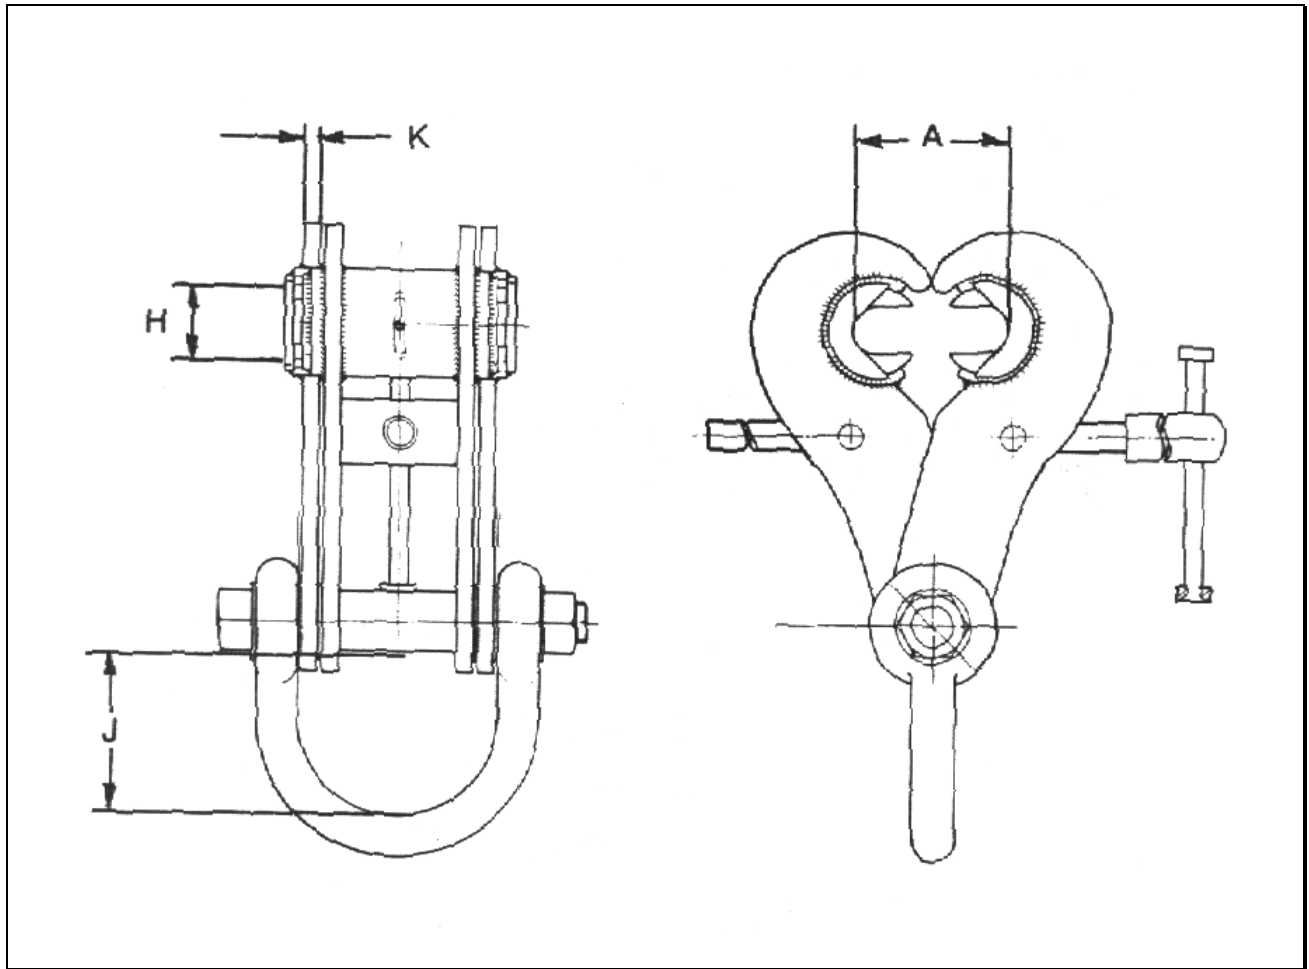

**LIFTING GEAR HIRE CORPORATION**

**PHONE: 800-878-7305 FAX: 708-430-3536**

**www.lgh-usa.com**

**5 TON BEAM CLAMPS**

**SUPERCLAMP S3X**

**BEAM CLAMP DIMENSIONS (in.)**

A	H	J	Weight	S.W.L.
3" - 7.5"	7/8"	4 1/8"	19.9#	11,200 LBS.