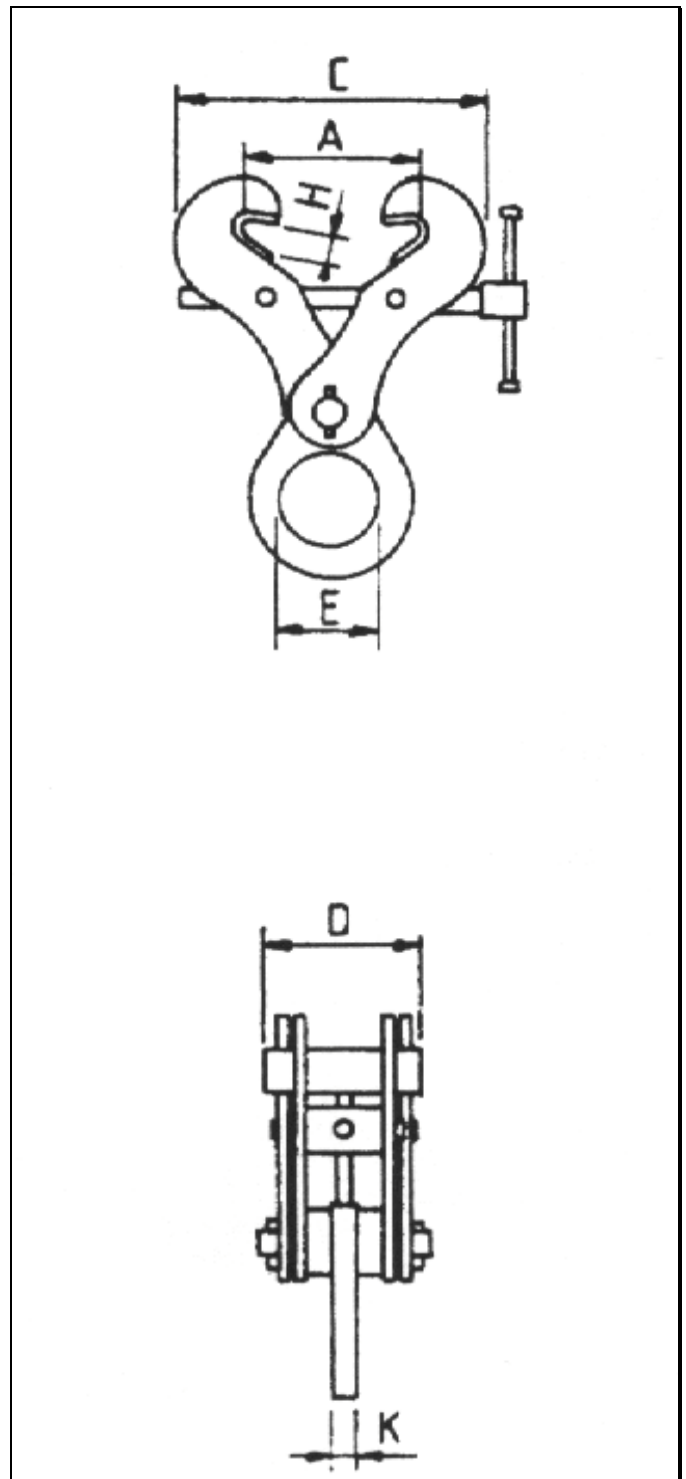

LIFTING GEAR HIRE CORPORATION

PHONE: 800-878-7305

FAX: 708-430-3536

www.lgh-usa.com

**5 TON BEAM CLAMP
IP 5-IPTK**

BEAM CLAMP DIMENSIONS (in.)

A (Jaw)	C	D	E	H	K	Weight	WLL (lbs.)
4.75" - 13.75"	A + 7.68"	4.92"	2.95"	1.68"	.78"	25#	10000