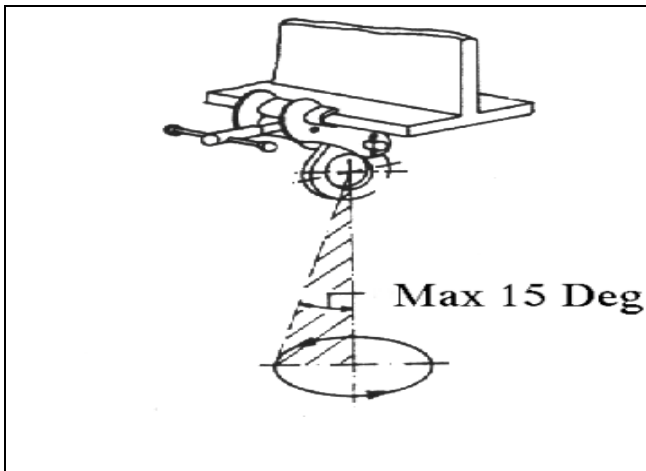

LIFTING GEAR HIRE CORPORATION

PHONE: 800-878-7305

FAX: 708-430-3536

www.lgh-usa.com

**5 TON BEAM CLAMP
IP 5-IPTK**

BEAM CLAMP DIMENSIONS (in.)

A (Jaw)	C	D	E	H	K	Weight	WLL (lbs.)
4.75" - 13.75"	A + 7.68"	4.92"	2.95"	1.68"	.78"	25#	10000