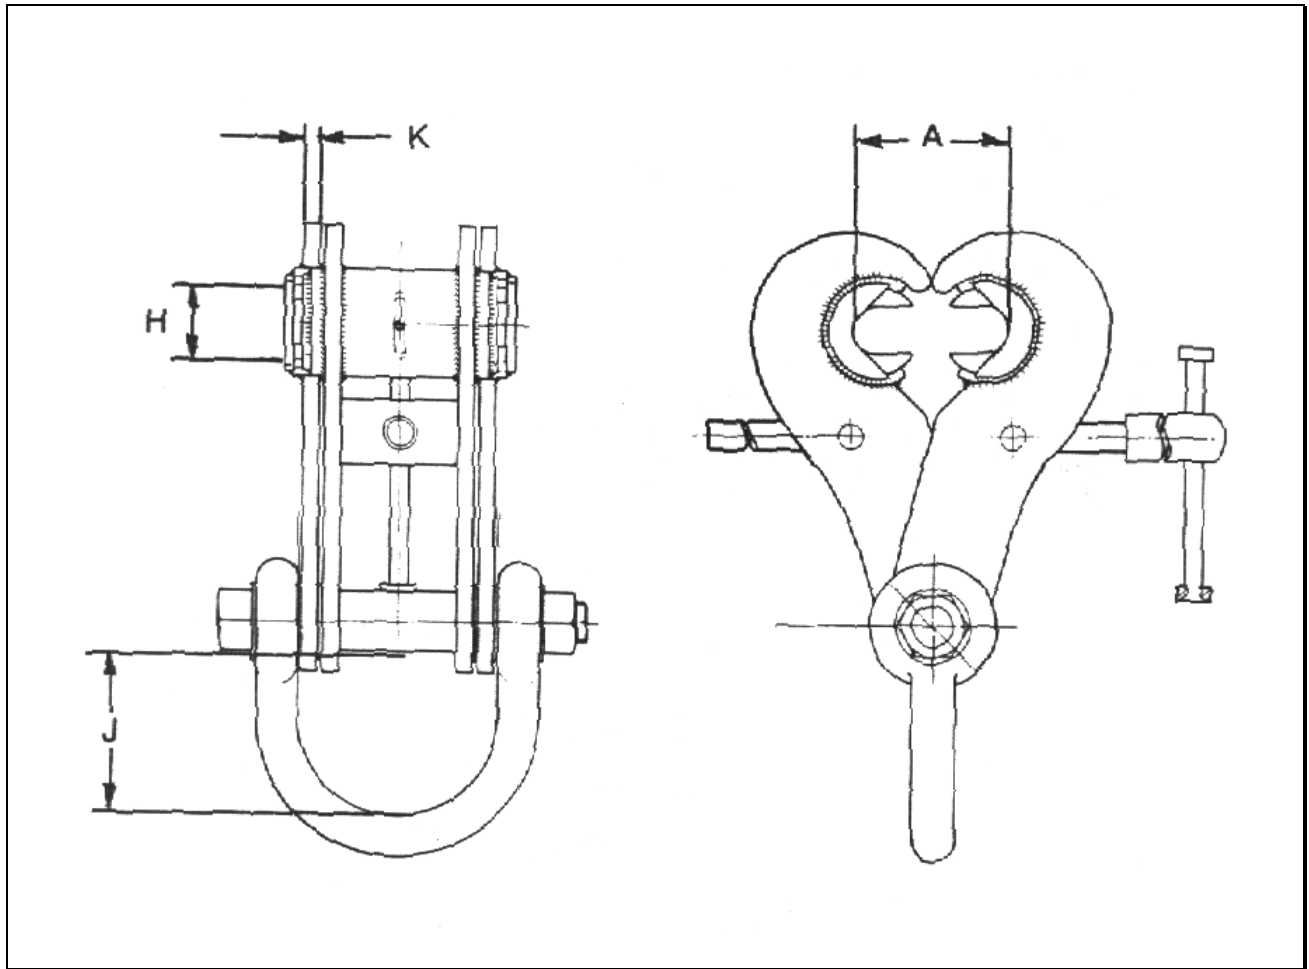

**LIFTING GEAR HIRE CORPORATION**

**PHONE: 800-878-7305 FAX: 708-430-3536**

**www.lgh-usa.com**

**4 TON BEAM CLAMPS**

**SUPERCLAMP S3**

**BEAM CLAMP DIMENSIONS (in.)**

A	H	J	Weight	S.W.L.
6" - 10"	7/8"	3 9/10"	22.9#	8,960 LBS.