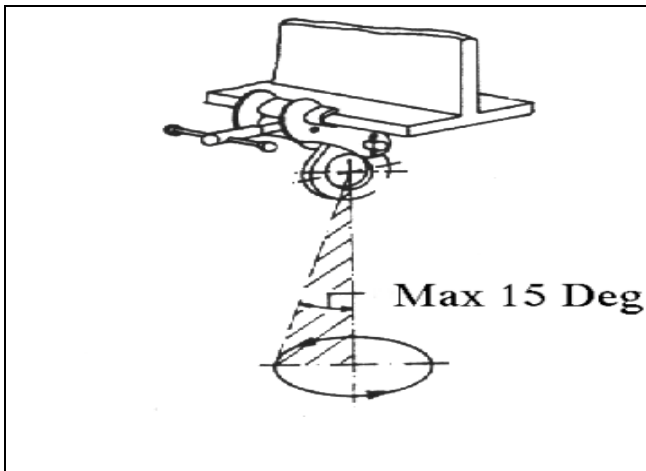

LIFTING GEAR HIRE CORPORATION

PHONE: 800-878-7305

FAX: 708-430-3536

www.lgh-usa.com

**4 TON BEAM CLAMP
IP 4-IPTK**

BEAM CLAMP DIMENSIONS (in.)

A (Jaw)	C	D	E	H	K	Weight	WLL (lbs.)
5.87" - 10"	A + 3.93"	4.92"	2.95"	1.37"	.78"	19#	8000