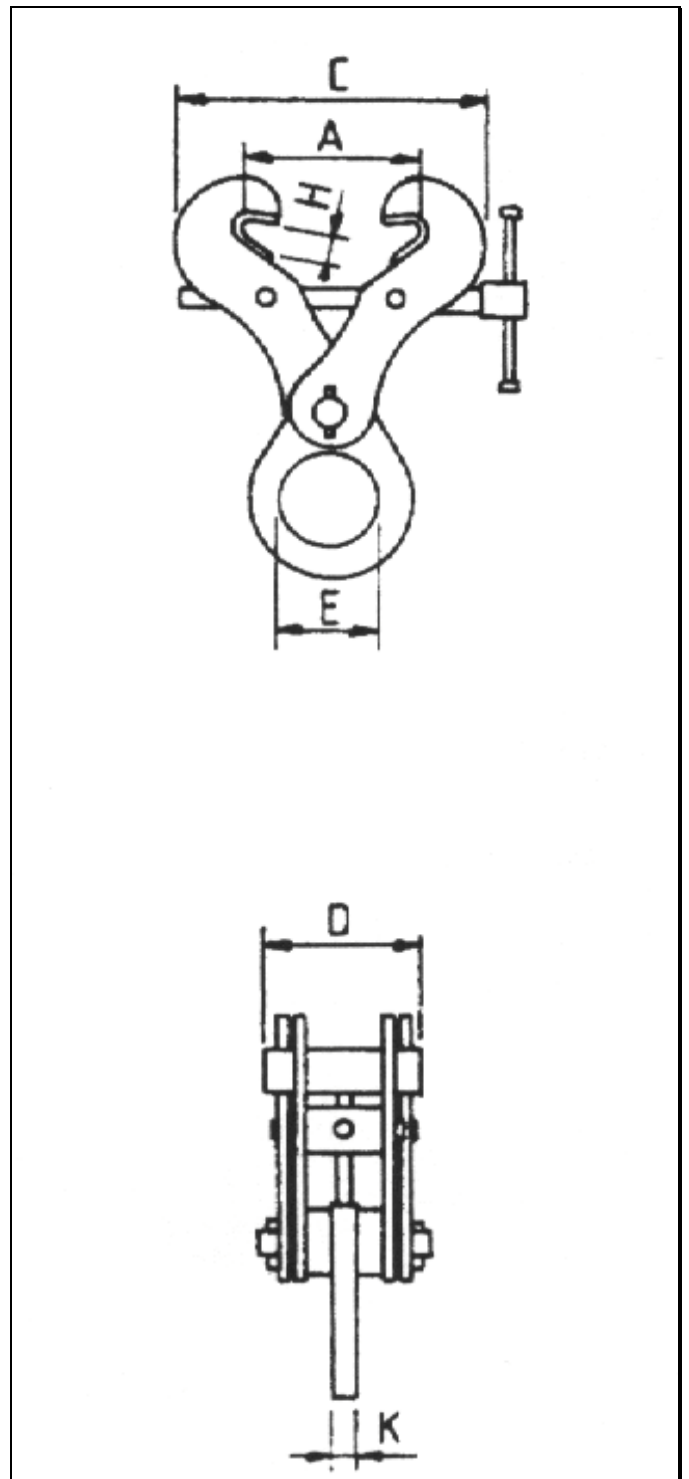

LIFTING GEAR HIRE CORPORATION

PHONE: 800-878-7305

FAX: 708-430-3536

www.lgh-usa.com

**4 TON BEAM CLAMP
IP 4-IPTK**

BEAM CLAMP DIMENSIONS (in.)

A (Jaw)	C	D	E	H	K	Weight	WLL (lbs.)
5.87" - 10"	A + 3.93"	4.92"	2.95"	1.37"	.78"	19#	8000