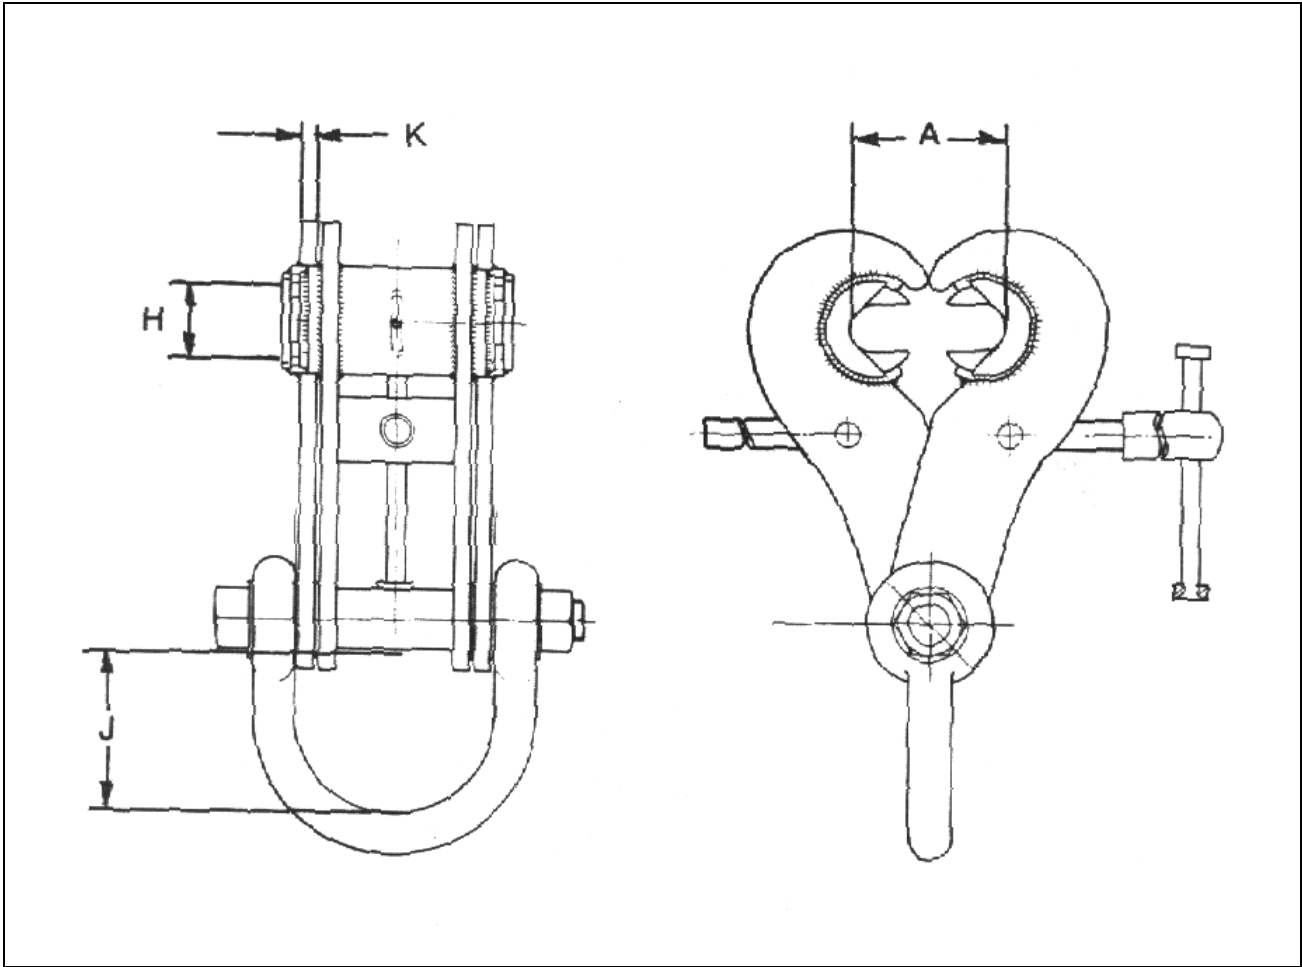

**LIFTING GEAR HIRE CORPORATION**  
**PHONE: 800-878-7305 FAX:708-430-3536**  
**www.lgh-usa.com**  
**3 TON BEAM CLAMPS**  
**SUPERCLAMP S5A**

**BEAM CLAMP DIMENSIONS (in.)**

A	H	J	K	Weight	S.W.L.
3.5" - 12"	1"	4.12"	.39"	22 #	6,720 LBS.