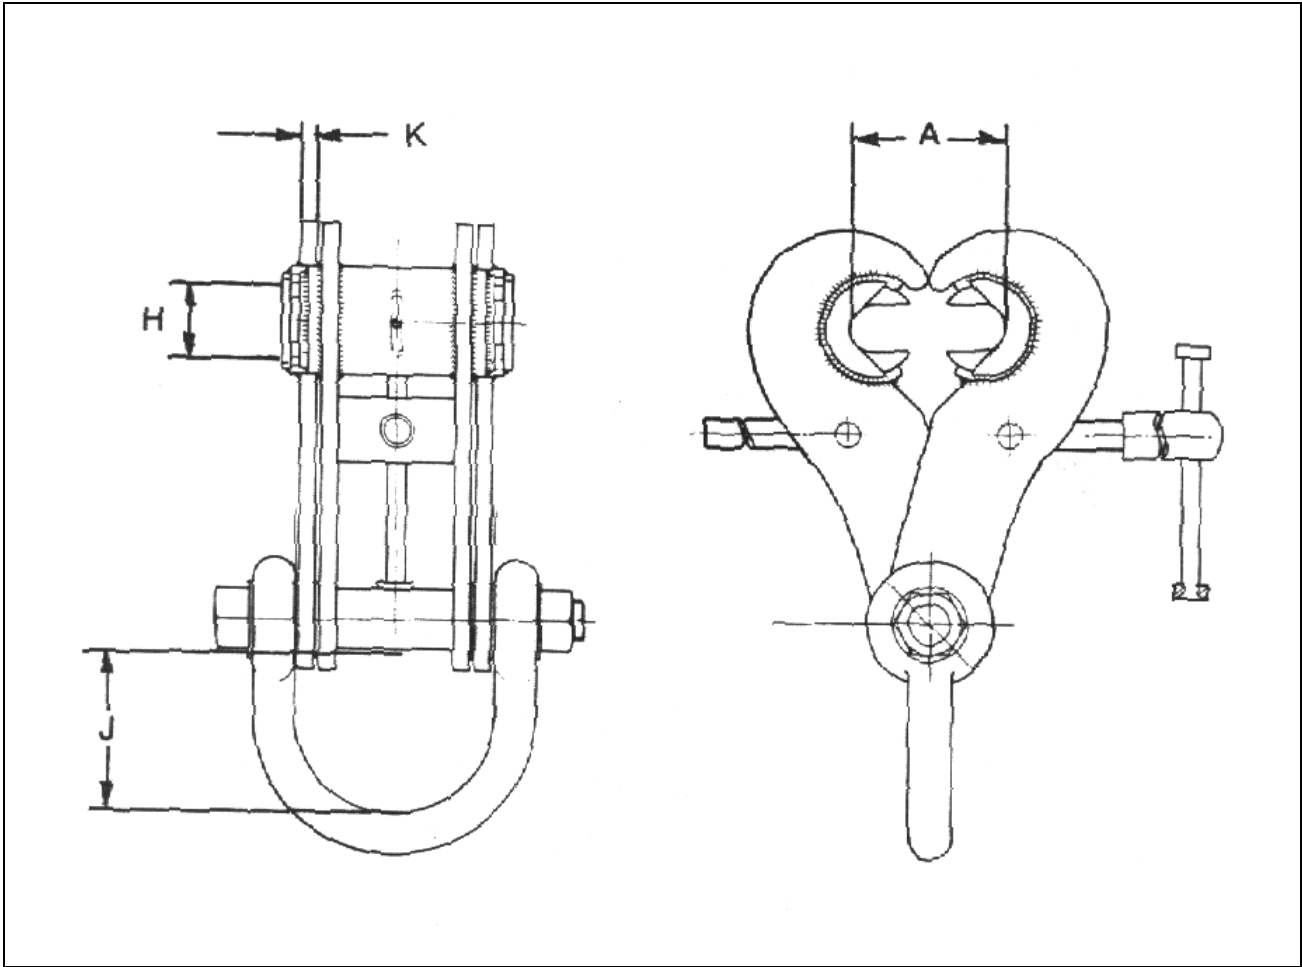

LIFTING GEAR HIRE CORPORATION
PHONE: 800-878-7305 FAX:708-430-3536
www.lgh-usa.com
3 TON BEAM CLAMPS
SUPERCLAMP S5

BEAM CLAMP DIMENSIONS (in.)

A	H	J	K	Weight	S.W.L.
3.5" - 12"	1"	3.75"	.23"	22 #	6,720 LBS.