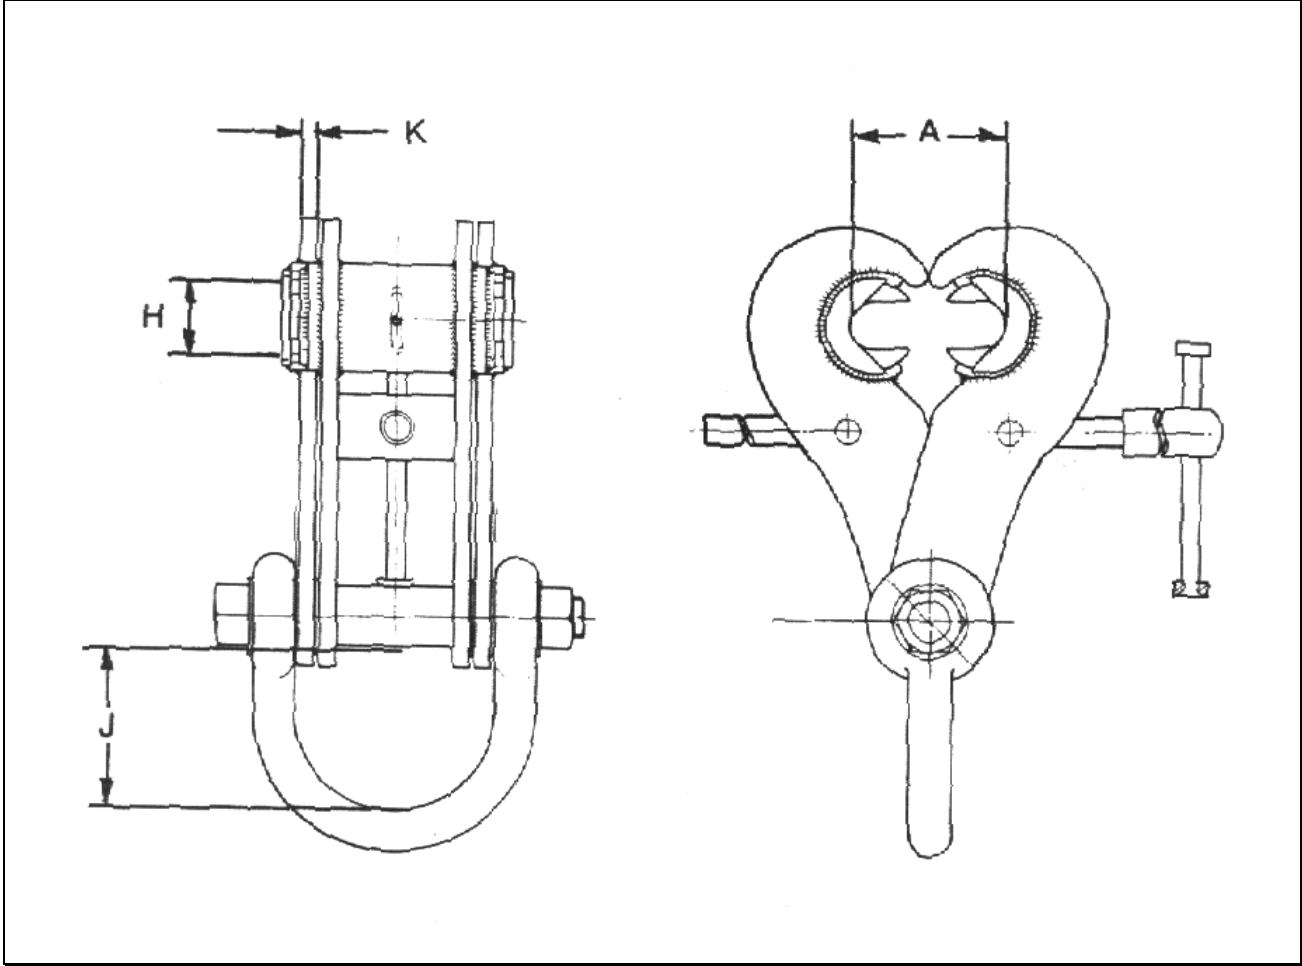

LIFTING GEAR HIRE CORPORATION
PHONE: 800-878-7305 FAX:708-430-3536
www.lgh-usa.com
3 TON BEAM CLAMPS
SUPERCLAMP S2A

BEAM CLAMP DIMENSIONS (in.)

A	H	J	Weight	S.W.L.
3" - 7.5"	7/8"	3 3/4"	16.3#	6,720 LBS.