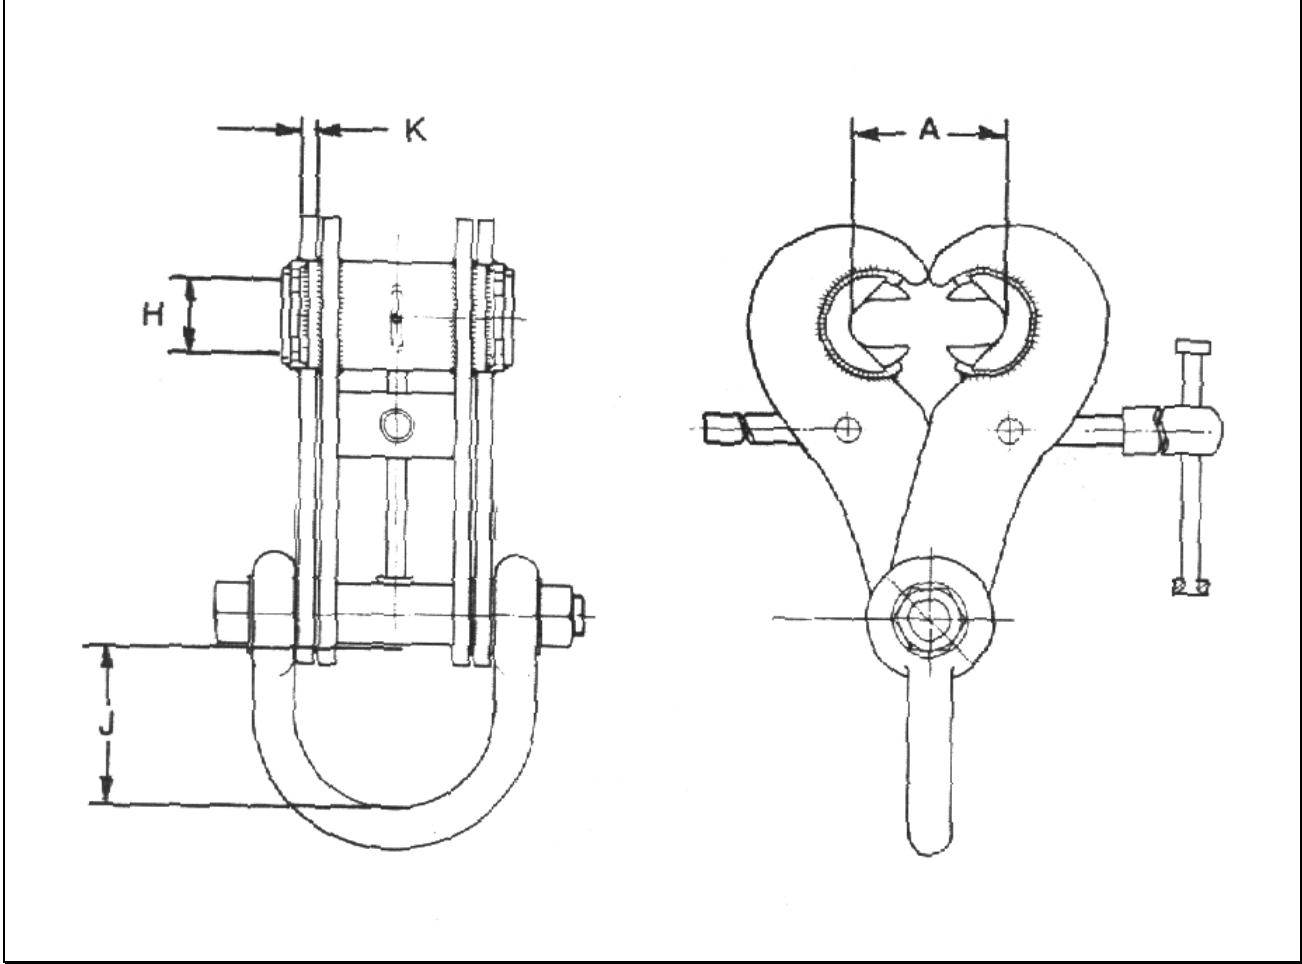

LIFTING GEAR HIRE CORPORATION
PHONE: 800-878-7305 FAX:708-430-3536
www.lgh-usa.com
3 TON BEAM CLAMPS
SUPERCLAMP S2

BEAM CLAMP DIMENSIONS (in.)

A	H	J	Weight	S.W.L.
3" - 7.5"	7/8"	3 3/4"	11.3#	6,720 LBS.