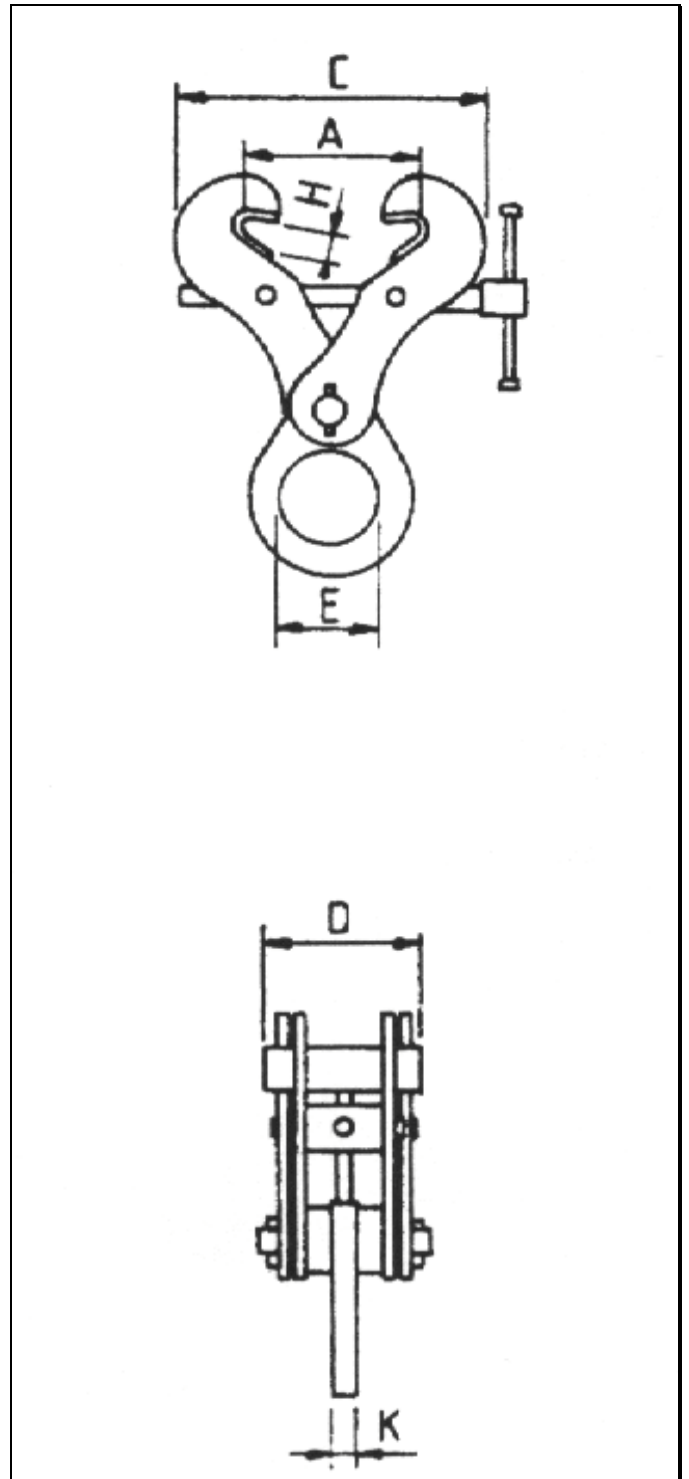

**LIFTING GEAR HIRE  
CORPORATION**

**PHONE: 800-878-7305**

**FAX: 708-430-3536**

**www.lgh-usa.com**

**3 TON BEAM  
CLAMP  
IP 3-IPTK**

**BEAM CLAMP DIMENSIONS (in.)**

A (Jaw)	C	D	E	H	K	Weight	WLL (lbs.)
3" - 7.5"	A + 3.16"	4.92"	2.95"	.96"	.78"	15#	6000