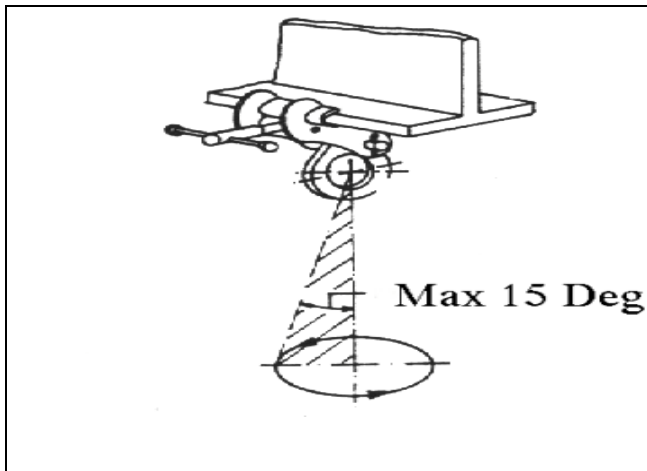

**LIFTING GEAR HIRE  
CORPORATION**

**PHONE: 800-878-7305**

**FAX: 708-430-3536**

**www.lgh-usa.com**

**3 TON BEAM  
CLAMP  
IP 3-IPTK**

**BEAM CLAMP DIMENSIONS (in.)**

A (Jaw)	C	D	E	H	K	Weight	WLL (lbs.)
3" - 7.5"	A + 3.16"	4.92"	2.95"	.96"	.78"	15#	6000