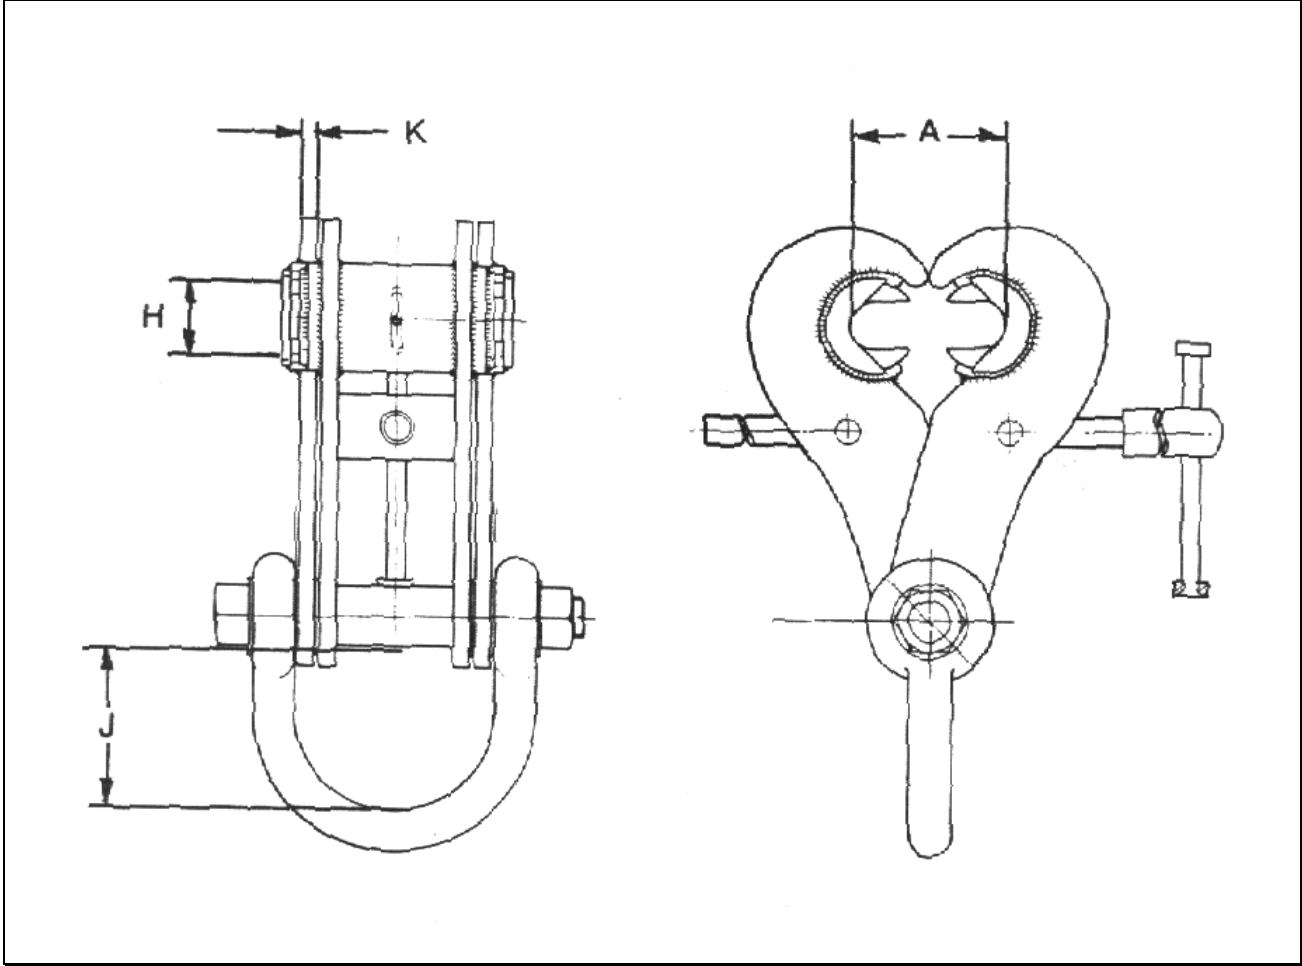

LIFTING GEAR HIRE CORPORATION
PHONE: 800-878-7305 FAX:708-430-3536
www.lgh-usa.com
30 TON BEAM CLAMPS
SUPERCLAMP S20

BEAM CLAMP DIMENSIONS (in.)

A	H	J	Weight	S.W.L.
16" - 24"	3"	8 5/8"	238#	67,200 LBS.