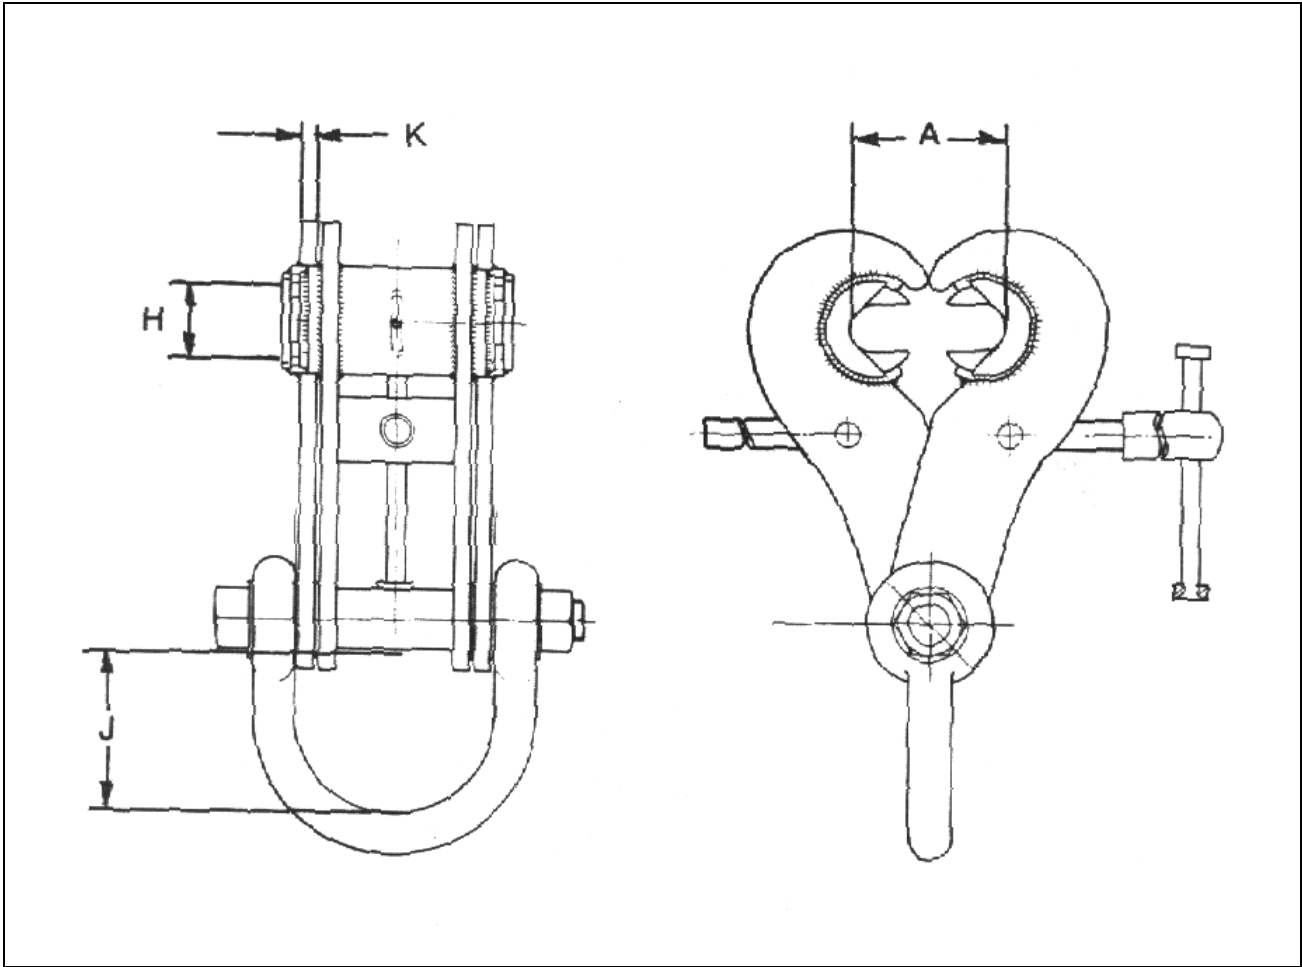

LIFTING GEAR HIRE CORPORATION
PHONE: 800-878-7305 FAX:708-430-3536
www.lgh-usa.com
30 TON BEAM CLAMPS
SUPERCLAMP S19

BEAM CLAMP DIMENSIONS (in.)

<u>A</u>	<u>H</u>	<u>J</u>	<u>Weight</u>	<u>S.W.L.</u>
8" - 18"	2 1/2"	8 5/8"	207#	67,200 LBS.