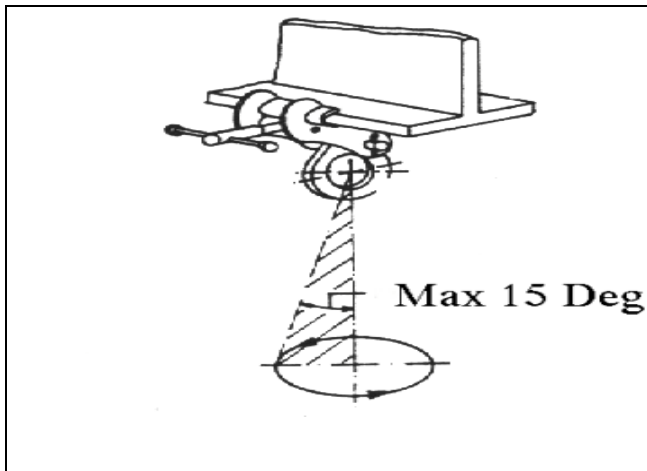

LIFTING GEAR HIRE CORPORATION

PHONE: 800-878-7305

FAX: 708-430-3536

www.lgh-usa.com

**2 TON BEAM CLAMP
IP 2-IPTK**

BEAM CLAMP DIMENSIONS (in.)

A (Jaw)	C	D	E	H	K	Weight	WLL (lbs.)
3" - 7.5"	A + 3.16"	4.92"	2.95"	.96"	.78"	13#	4000