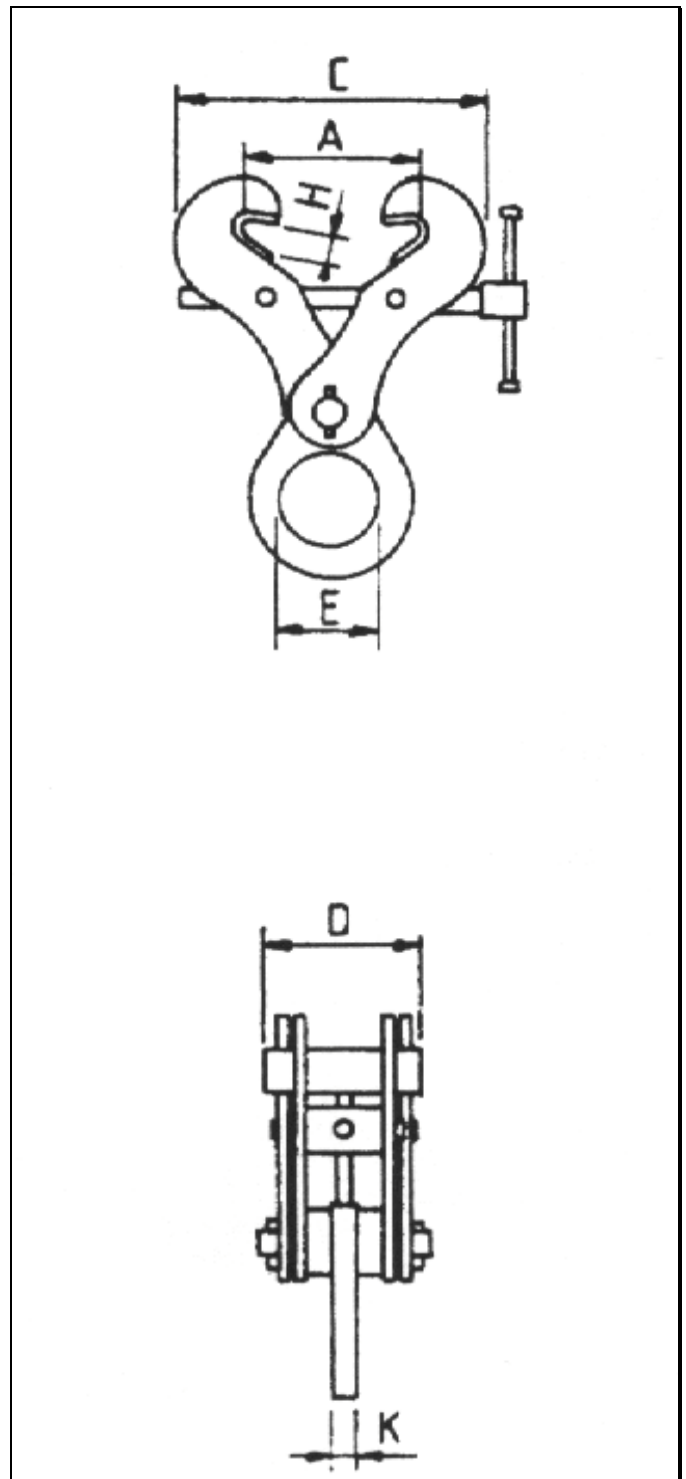

LIFTING GEAR HIRE CORPORATION

PHONE: 800-878-7305

FAX: 708-430-3536

www.lgh-usa.com

**2 TON BEAM CLAMP
IP 2-IPTK**

BEAM CLAMP DIMENSIONS (in.)

A (Jaw)	C	D	E	H	K	Weight	WLL (lbs.)
3" - 7.5"	A + 3.16"	4.92"	2.95"	.96"	.78"	13#	4000