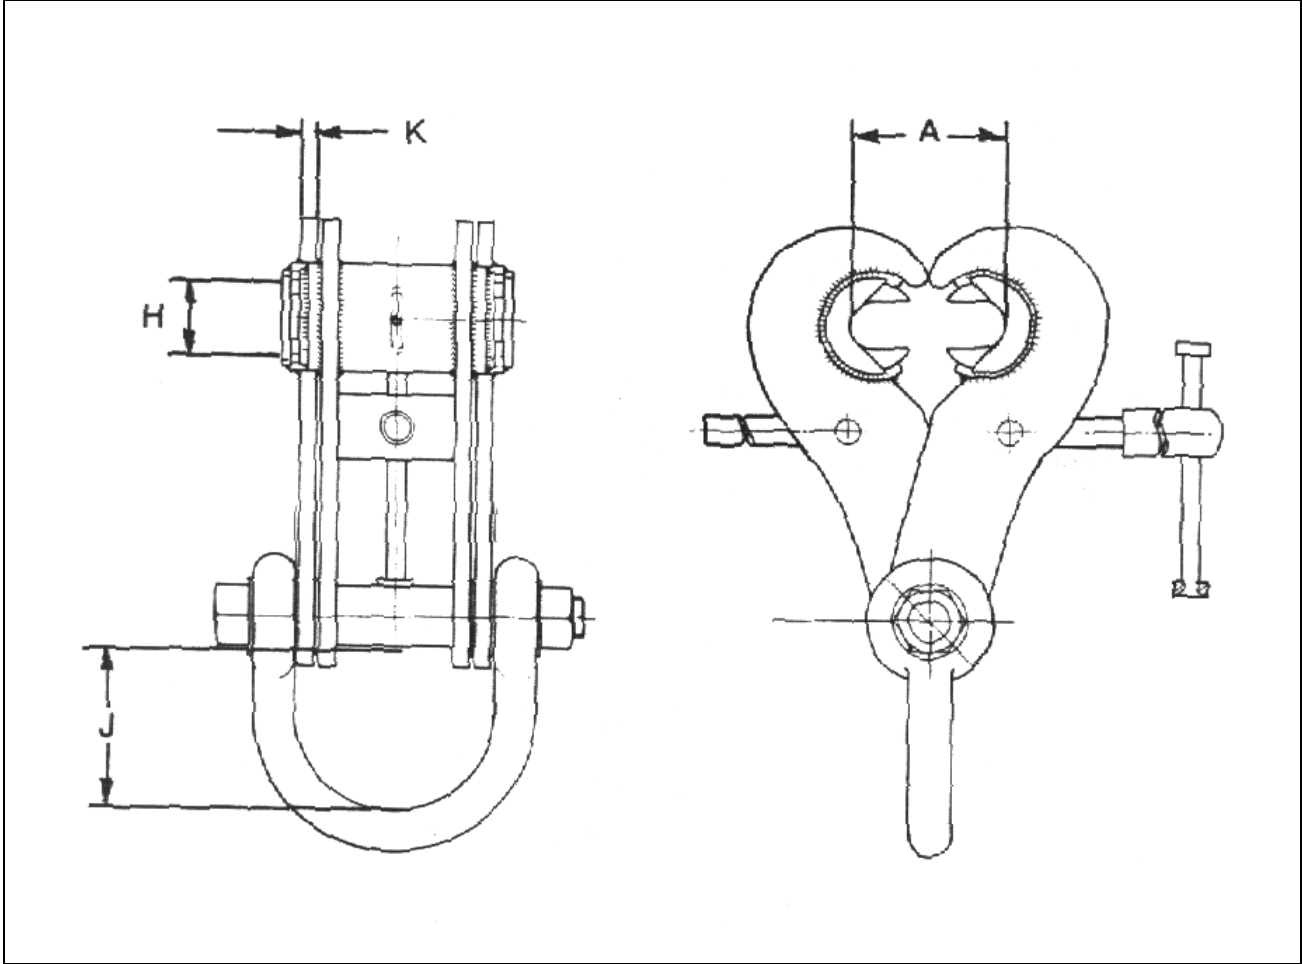

LIFTING GEAR HIRE CORPORATION
PHONE: 800-878-7305 FAX:708-430-3536
www.lgh-usa.com
20 TON BEAM CLAMPS
SUPERCLAMP S15

BEAM CLAMP DIMENSIONS (in.)

A	H	J	Weight	S.W.L.
8" - 18"	2"	8 1/4"	139#	44,800 LBS.