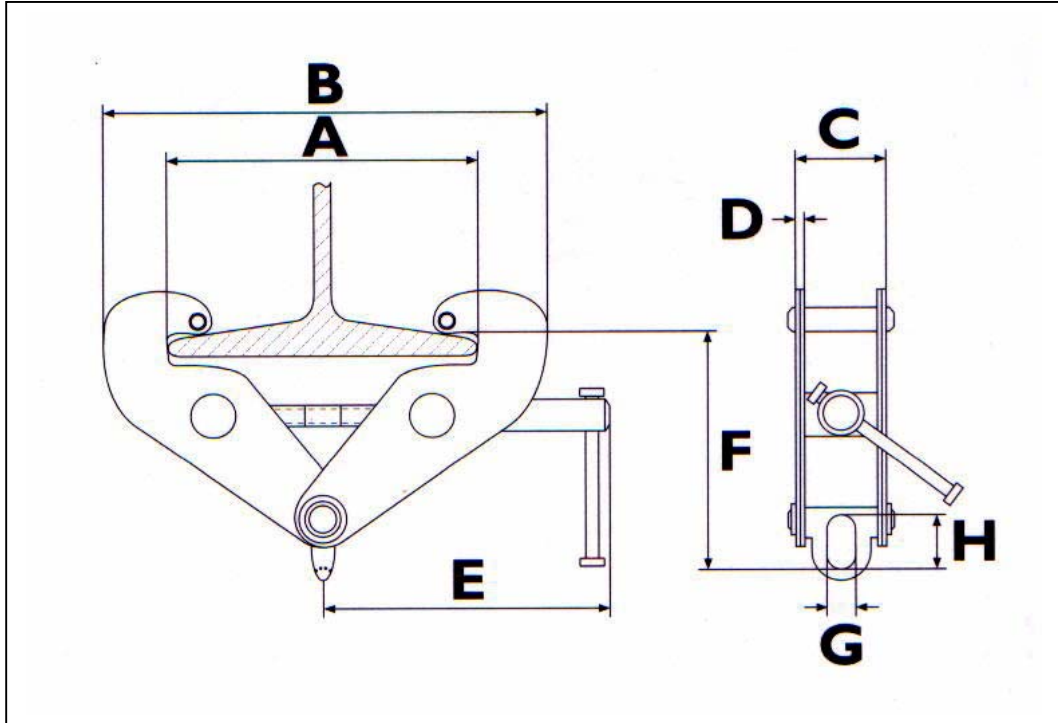

**LIFTING GEAR HIRE CORPORATION**  
**PHONE: 800-878-7305 FAX: 708-430-3536**  
**www.lgh-usa.com**  
**10 TON BEAM CLAMPS**  
**TRACTEL Model LT-10B**

**BEAM CLAMP DIMENSIONS (in.)**

A	B min	B max	C	D	E	F min	F max	G	H
12.6"	10"	22.8"	6.3"	.5"	10.8"	9.8"	11.8"	2.4"	3.5"

**BEAM CLAMP SPECIFICATIONS**

Weight	Rec. I-Beam	Model
46 lbs.	3.5" – 13.8"	LT-10B