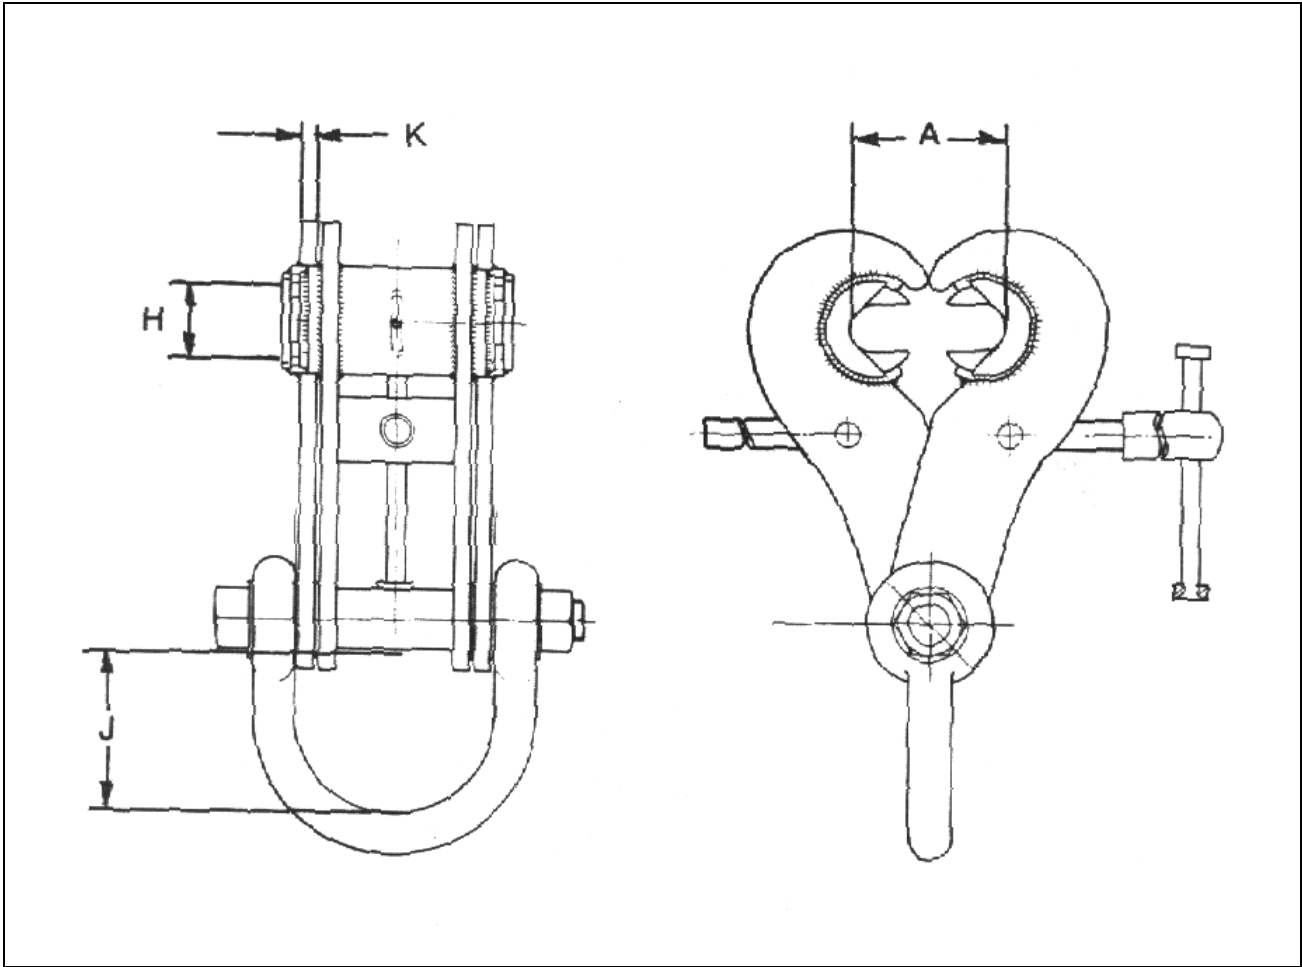

LIFTING GEAR HIRE CORPORATION
PHONE: 800-878-7305 FAX:708-430-3536
www.lgh-usa.com
10 TON BEAM CLAMPS
SUPERCLAMP S4A

BEAM CLAMP DIMENSIONS (in.)

A	H	J	Weight	S.W.L.
8" - 18"	1 5/8"	5 1/8"	60.2#	22,400 LBS.