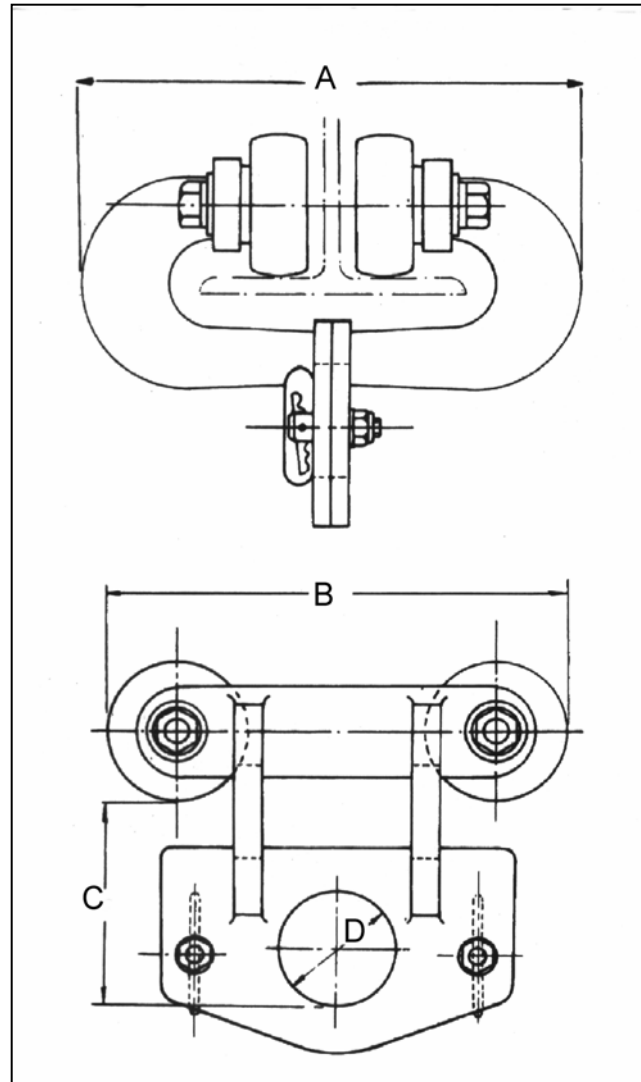

**LIFTING GEAR HIRE CORPORATION**

PHONE: 800-878-7305 FAX: 708-430-3536

www.lgh-usa.com

**6 TON BEAM TROLLEY**

**Riggers Model**

**BEAM TROLLEY DIMENSIONS (in.)**

A	B	C	Weight	S.W.L.	Flange Size
17.76"	12.25"	6.38"	75#	12,000 LBS.	4" - 10"