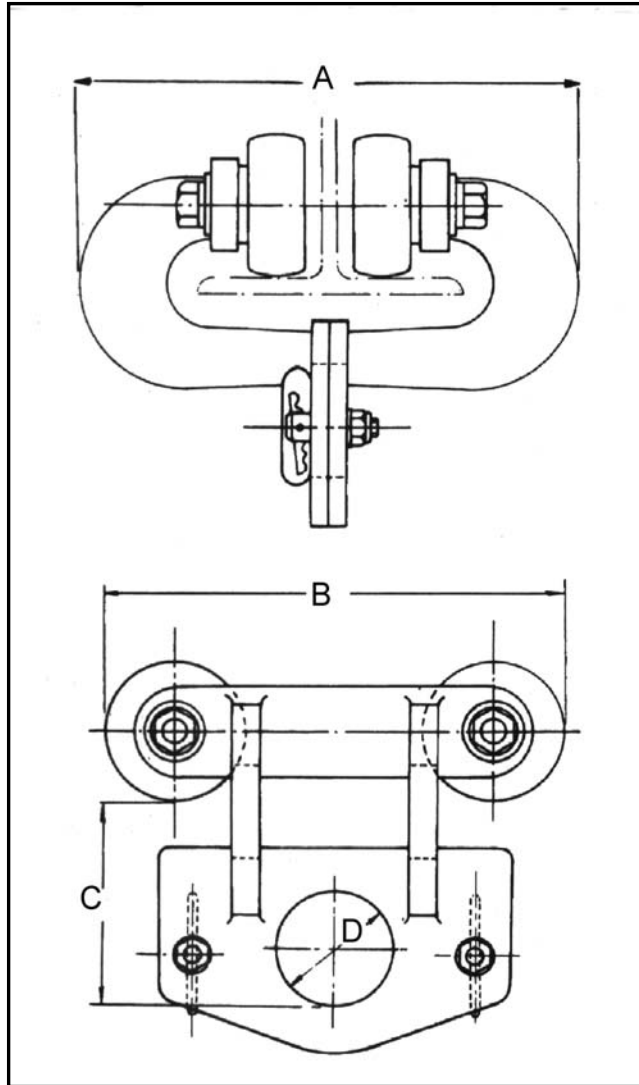

LIFTING GEAR HIRE CORPORATION
PHONE: 800-878-7305 FAX: 708-430-3536
www.lgh-usa.com
5 TON BEAM TROLLEY
SAFLOK T100

BEAM TROLLEY DIMENSIONS (in.)

<u>A</u>	<u>B</u>	<u>C</u>	<u>Weight</u>	<u>S.W.L.</u>	<u>Flange Size</u>
17.76"	12.25"	6.38"	68#	10,000 LBS.	4" - 10"