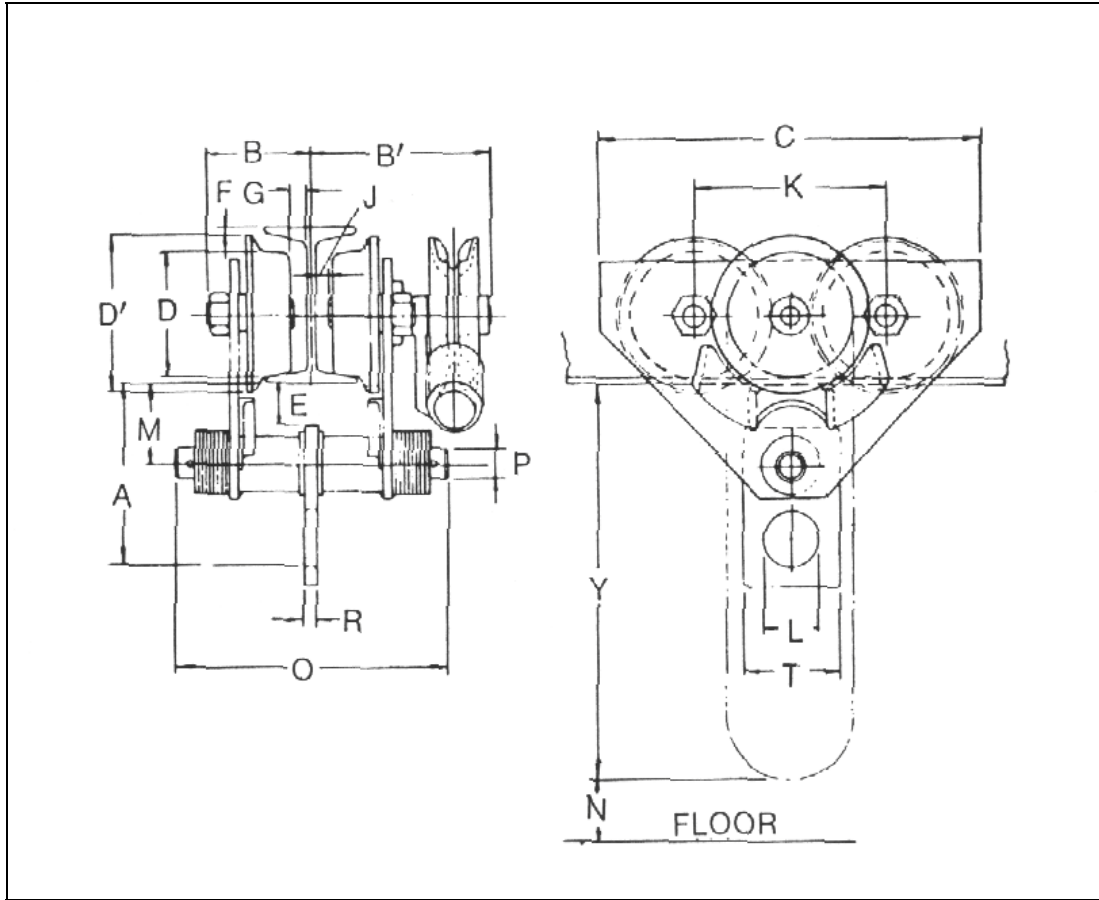

LIFTING GEAR HIRE CORPORATION

PHONE: 800-878-7305 FAX: 708-430-3536

www.lgh-usa.com

5 TON GEAR TROLLEY

YALE FTG

TROLLEY DIMENSIONS (in.)

A	B	B'	C	D	D'	E	F	G	J	K	L	M	N	O	P	R	T	Y
9"	4.87"	10"	16.75"	6"	7.37"	1.25"	1"	.62"	.62"	9"	2.75"	3.62"	1'6"	12.25"	2"	.87"	5"	7'

TROLLEY SPECIFICATIONS

Rated Load (lbs.)	Weight with (lbs.)	Standard Trolley Flange Adj.	Min. Radius Curve	Pull Chain to move Capacity Load
10000	180#	4" - 7"	5'0"	20 lbs