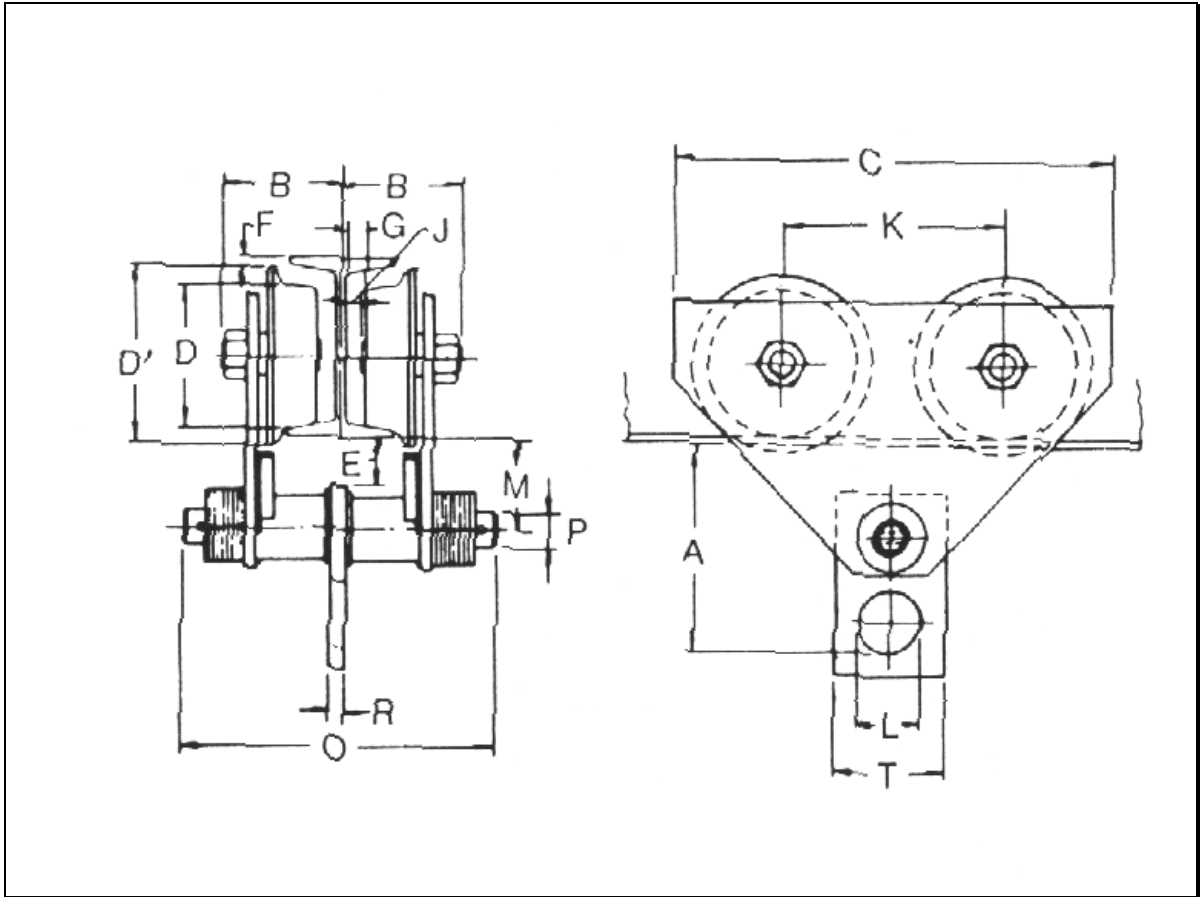

**LIFTING GEAR HIRE CORPORATION**

PHONE: 800-878-7305 FAX: 708-430-3536

www.lgh-usa.com

**40 TON PUSH TROLLEY**

YALE FTP

**TROLLEY DIMENSIONS (in.)**

A	B	B'	C	D	D'	E	F	G	J	K	L	M	N	O	P	R	T	Y
21.62"	7.56"	-	56.75"	10"	12.4"	1.1"	11.9"	1.3"	1.3"	30"	8"	3"	-	15.5"	3.4"	2"	15"	-

**TROLLEY SPECIFICATIONS**

Rated Load (lbs.)	Weight with (lbs.)	Standard Trolley Flange Adj.	Min. Radius Curve	Direct Push to move Capacity Load
80000	2060#	7" - 8"	-	328 lbs

\* NOTE: 40 ton is a Eight Wheel Trolley