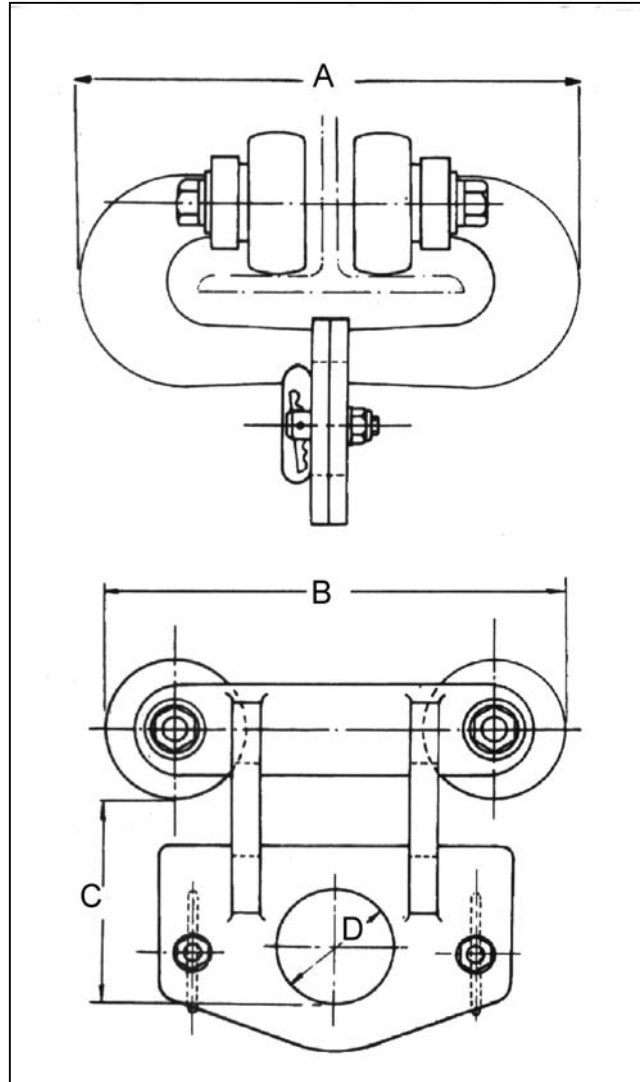

LIFTING GEAR HIRE CORPORATION

PHONE: 800-878-7305 FAX: 708-430-3536

www.lgh-usa.com

3 TON BEAM TROLLEY

SAFLOK T60 & T60W

BEAM TROLLEY DIMENSIONS (in.)

Model	A	B	C	Weight	S.W.L.	Flange Size
T60	11.26"	10.24"	4.76"	30#	6,000 LBS.	3" - 6"
T60W	13.00"	10.24"	4.76"	34#	6,000 LBS.	4" - 8"