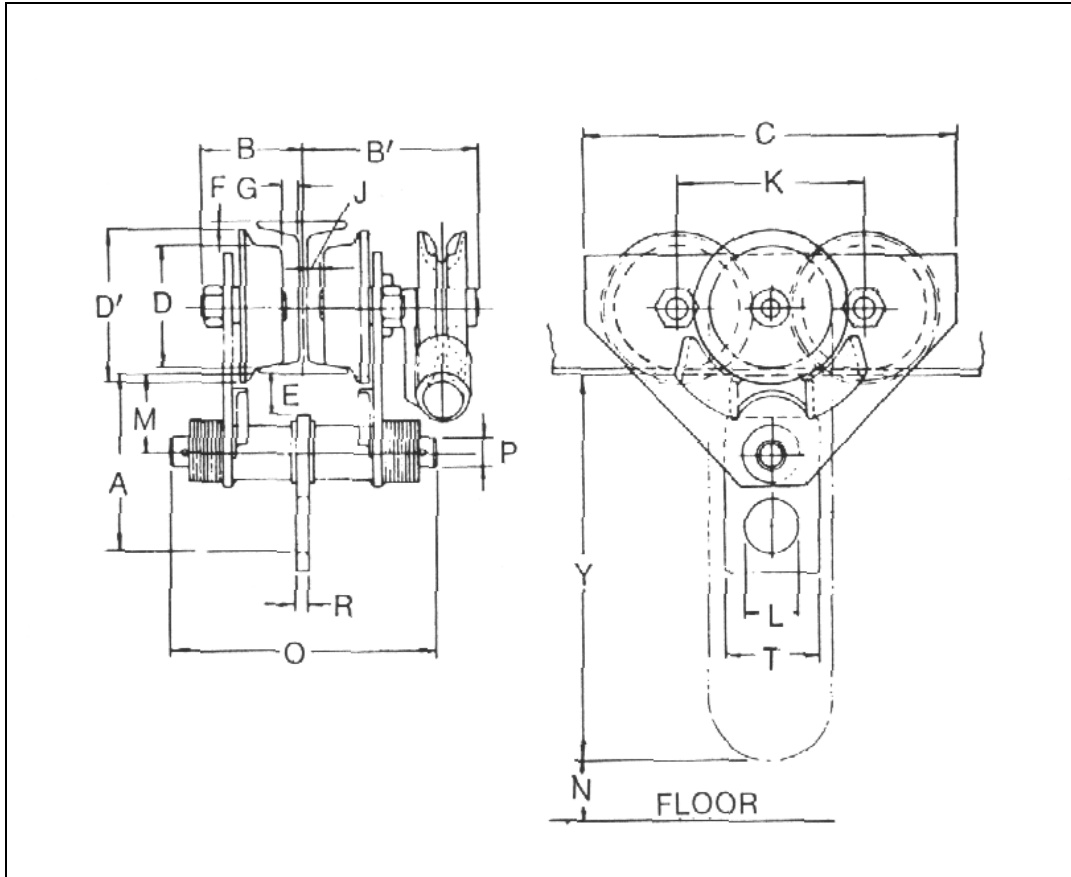

LIFTING GEAR HIRE CORPORATION

PHONE: 800-878-7305 FAX: 708-430-3536

www.lgh-usa.com

25 TON GEAR TROLLEY

YALE FTG

TROLLEY DIMENSIONS (in.)

A	B	B'	C	D	D'	E	F	G	J	K	L	M	N	O	P	R	T	Y
15.18"	5.87"	10.8"	46.25"	8"	9.87"	81"	14.2"	1.7"	1.6"	24.8"	6"	2"	1'6"	13.8"	2.5"	1.8"	13"	7'

TROLLEY SPECIFICATIONS

Rated Load (lbs.)	Weight with (lbs.)	Standard Trolley Flange Adj.	Min. Radius Curve	Pull Chain to move Capacity Load
50000	800#	7" - 8"	-	94 lbs

* NOTE: 25 ton is a Eight Wheel Trolley