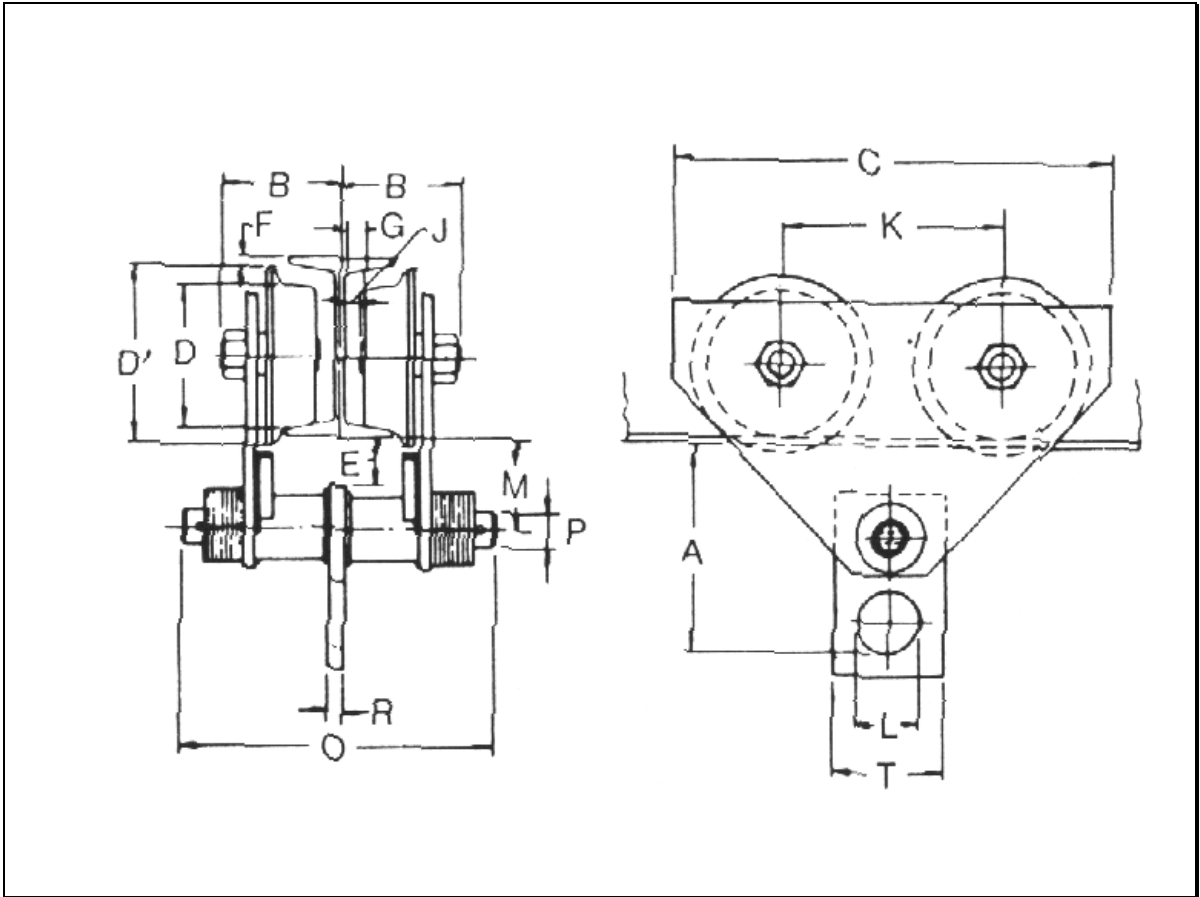

LIFTING GEAR HIRE CORPORATION
PHONE: 800-878-7305 FAX: 708-430-3536
www.lgh-usa.com
25 TON PUSH TROLLEY
YALE FTP

TROLLEY DIMENSIONS (in.)

A	B	B'	C	D	D'	E	F	G	J	K	L	M	N	O	P	R	T	Y
15.18"	5.87"	-	46.25"	8"	9.87"	.81"	14.2"	1.7"	1.6"	24.75"	6"	2"	-	13.8"	2.5"	1.75"	13"	-

TROLLEY SPECIFICATIONS

Rated Load (lbs.)	Weight with (lbs.)	Standard Trolley Flange Adj.	Min. Radius Curve	Direct Push to move Capacity Load
50000	760#	7" - 8"	-	254 lbs

* NOTE: 25 ton is a Eight Wheel Trolley