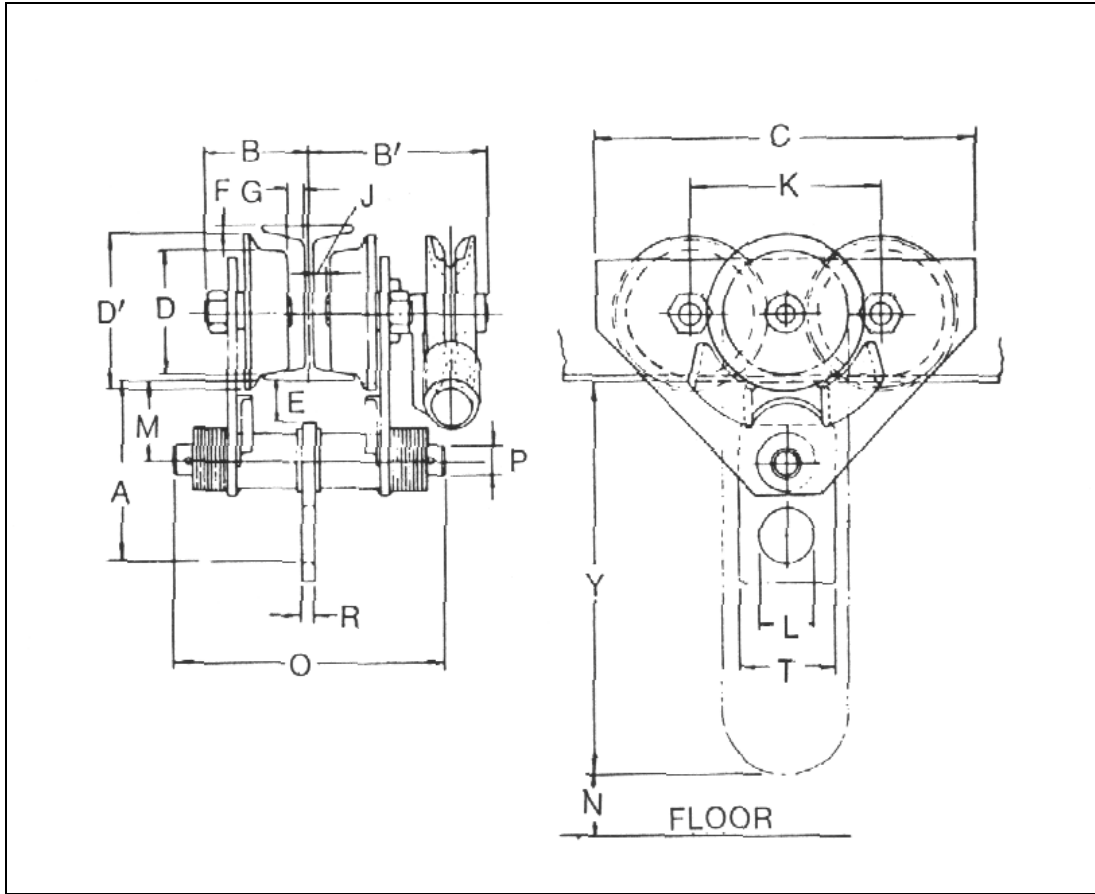

**LIFTING GEAR HIRE CORPORATION**

PHONE: 800-878-7305 FAX: 708-430-3536

www.lgh-usa.com

**20 TON GEAR TROLLEY**

YALE FTG

**TROLLEY DIMENSIONS (in.)**

A	B	B'	C	D	D'	E	F	G	J	K	L	M	N	O	P	R	T	Y
17.37"	7.56"	11.7"	26.8"	12.37"	7.56"	1.37"	6.2"	.87"	.87"	13.7"	5.5"	5.6"	1'6"	15.5"	3.4"	1.3"	10"	7'

**TROLLEY SPECIFICATIONS**

Rated Load (lbs.)	Weight with (lbs.)	Standard Trolley Flange Adj.	Min. Radius Curve	Pull Chain to move Capacity Load
40000	850#	6" - 8"	8'0"	72 lbs