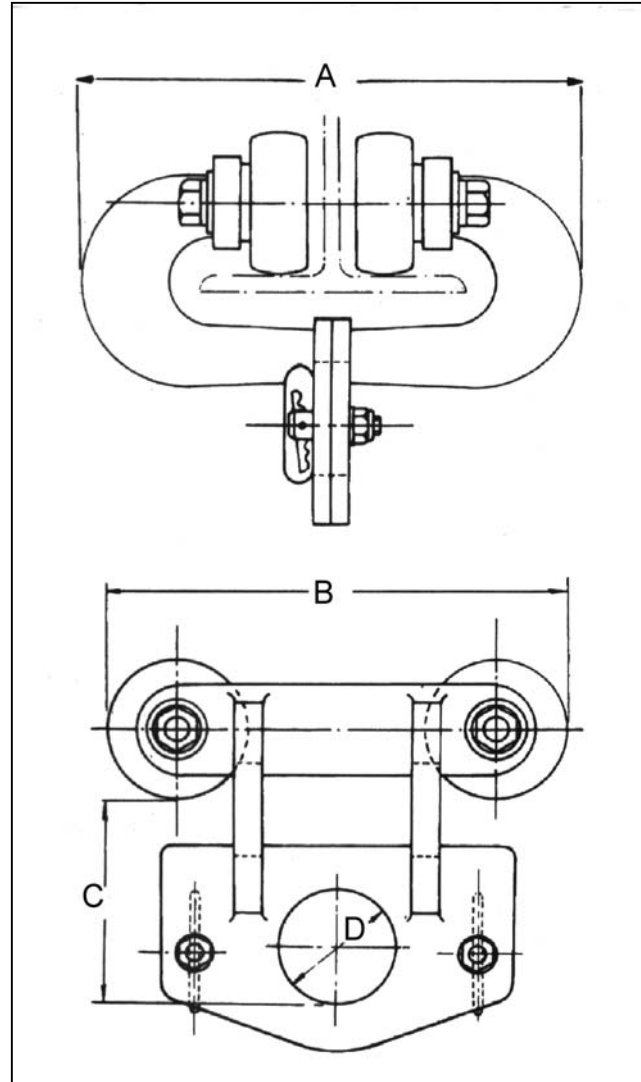

LIFTING GEAR HIRE CORPORATION

PHONE: 800-878-7305 FAX: 708-430-3536

www.lgh-usa.com

1 TON BEAM TROLLEY

SAFLOK T20 & T20W

BEAM TROLLEY DIMENSIONS (in.)

Model	A	B	C	Weight	S.W.L.	Flange Size
T20	10.51"	7.99"	3.78"	14#	2,000 LBS.	3" - 6"
T20W	13.51"	7.99"	3.78"	16#	2,000 LBS.	4" - 8"